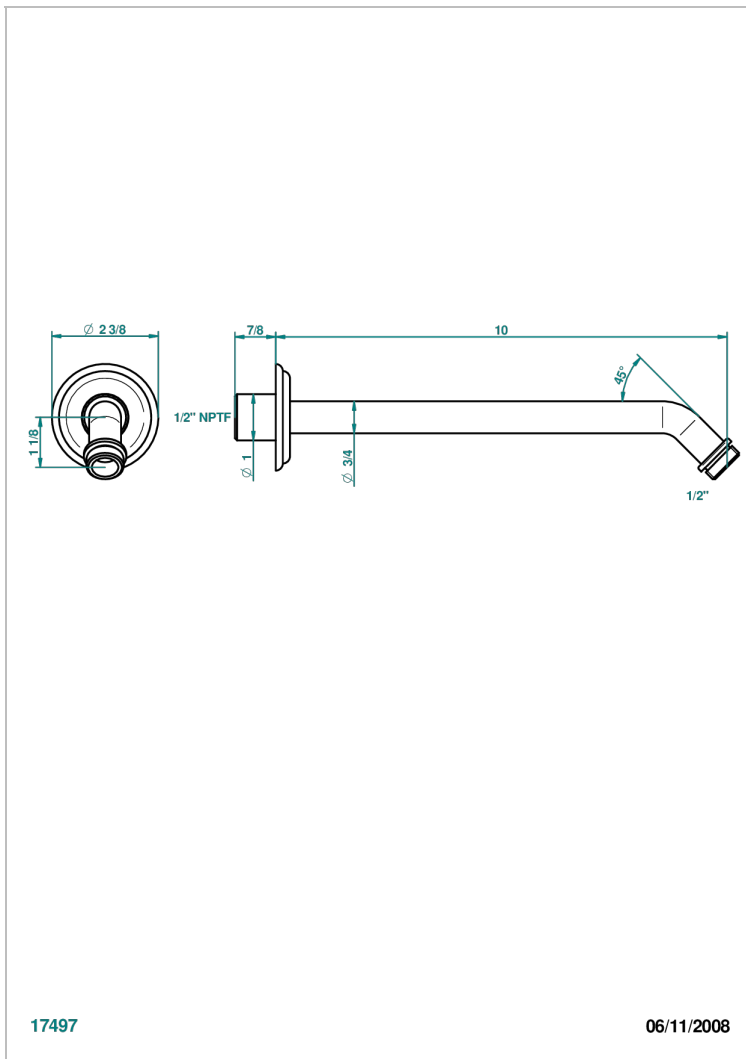

VOGUE RED JASPER

A8N-84/US

Horizontal shower arm, 45°, lg: 10"

THG[®]
PARIS

CHARACTERISTIC

- Vogue red Jasper
- Horizontal shower arm, 45°, lg: 10"

AVAILABLE FINITIONS

Black ceram - D30
Blush PVD - H62
Brass color PVD - H49
Brown bronze color PVD - F33
Chrome polished - A02
Chrome polished / gold polished - G02