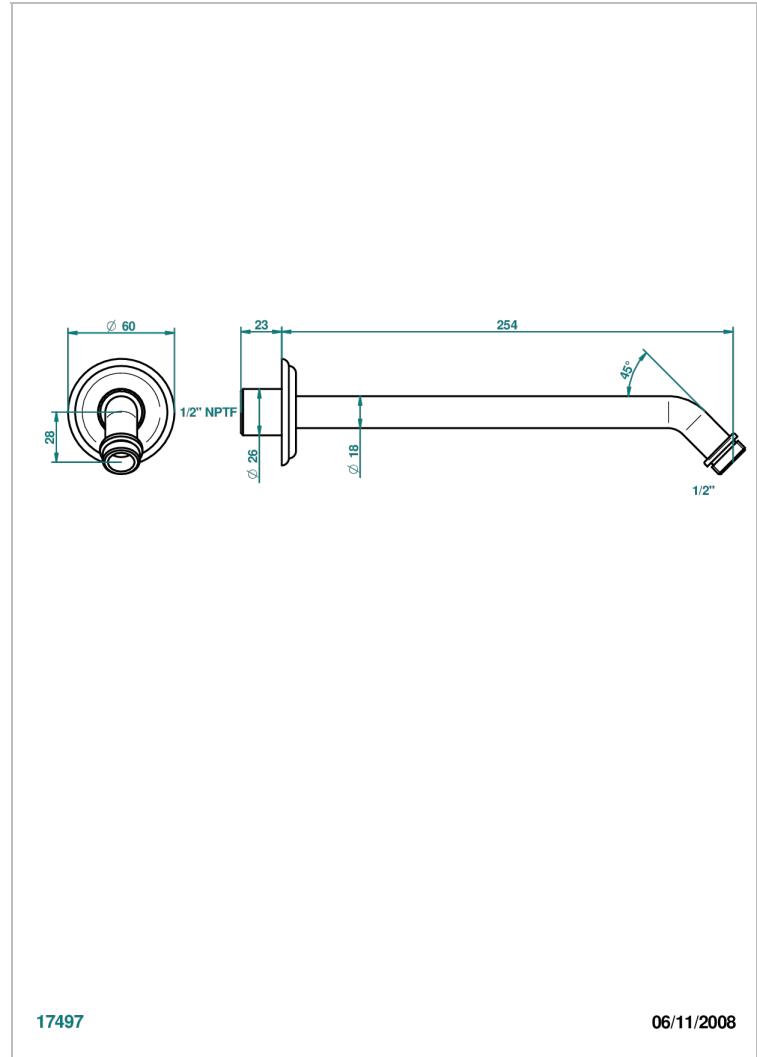

# VOGUE MALACHITE

A8M-84/US

Horizontal shower arm, 45°, lg: 10"

THG<sup>®</sup>  
PARIS

## CHARACTERISTIC

- Vogue Malachite
- Horizontal shower arm, 45°, lg: 10"