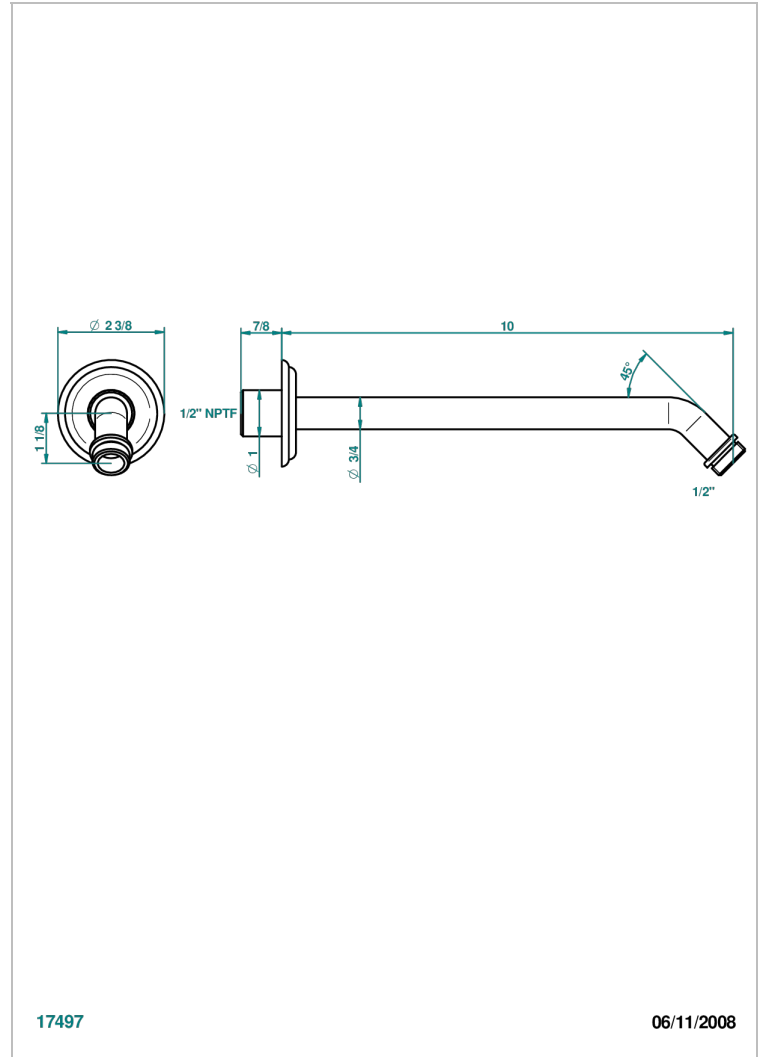

VOGUE MALACHITE

A8M-84/US

Horizontal shower arm, 45°, lg: 10"

THG[®]
PARIS

17497

06/11/2008

CHARACTERISTIC

- Vogue Malachite
- Horizontal shower arm, 45°, lg: 10"