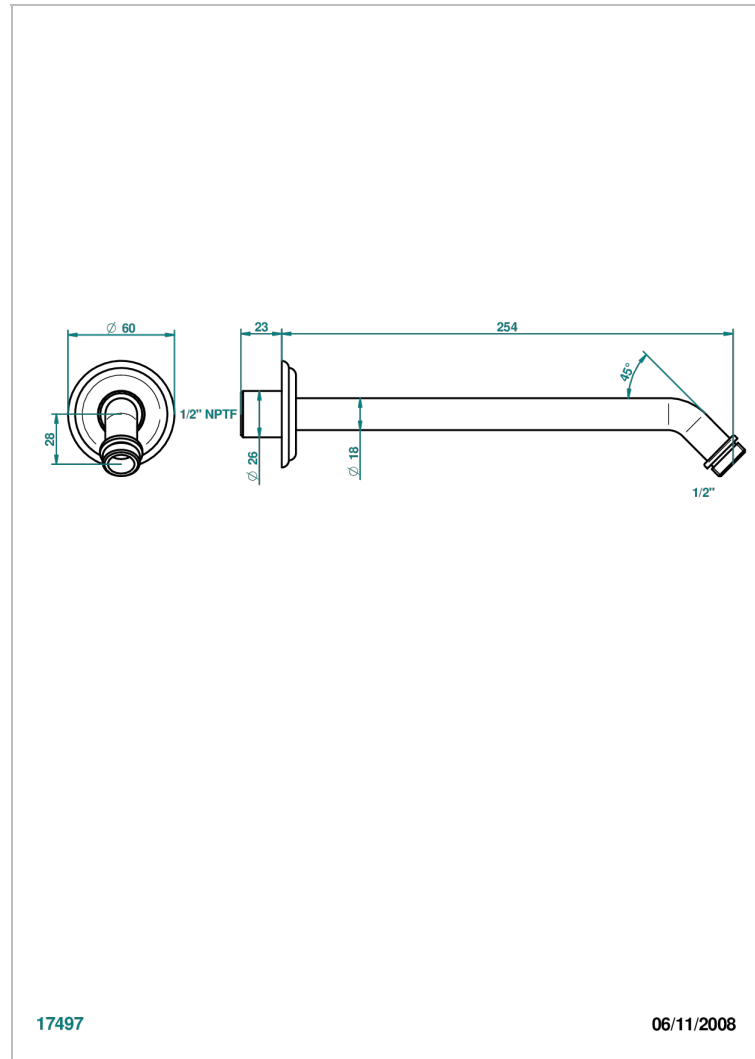

MARQUISE PLATINUM DECOR

A7G-84/US

Horizontal shower arm, 45°, lg: 10"

THG[®]
PARIS

CHARACTERISTIC

- Marquise platinum decor
- Horizontal shower arm, 45°, lg: 10"

AVAILABLE FINITIONS

Black ceram - D30
Blush PVD - H62
Brass color PVD - H49
Brown bronze color PVD - F33
Chrome polished - A02
Chrome polished / gold polished - G02