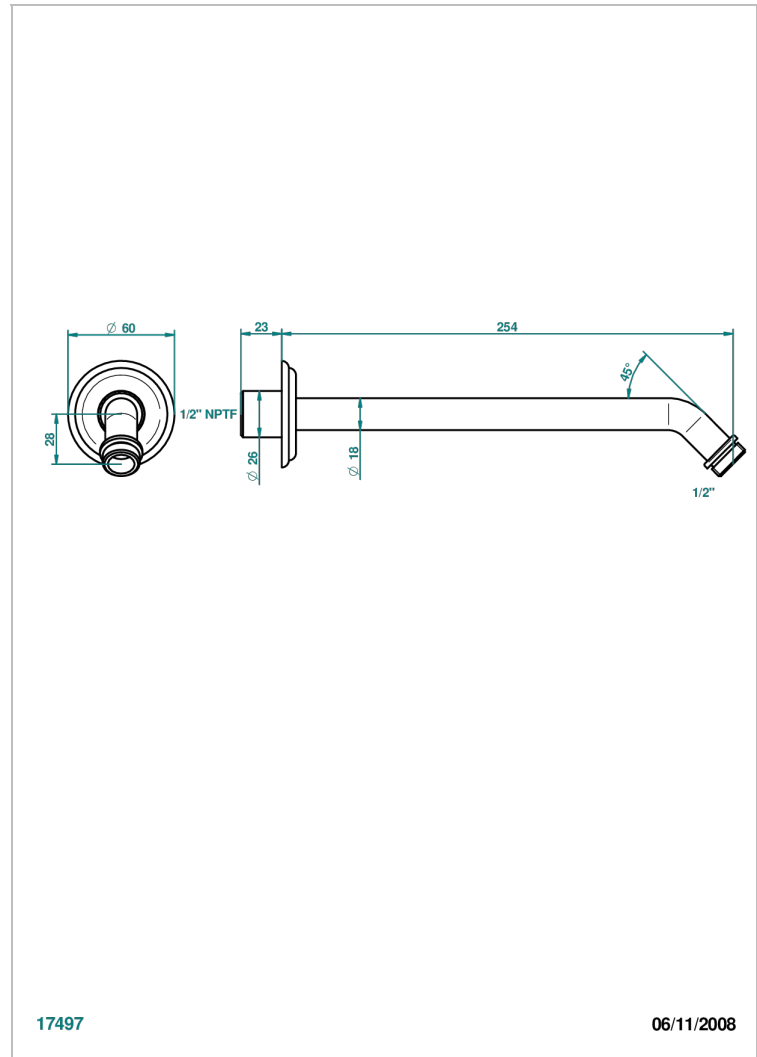

MARQUISE GOLD DECOR

A7F-84/US

Horizontal shower arm, 45°, lg: 10"

THG[®]
PARIS

17497

06/11/2008

CHARACTERISTIC

- Marquise Gold decor
- Horizontal shower arm, 45°, lg: 10"