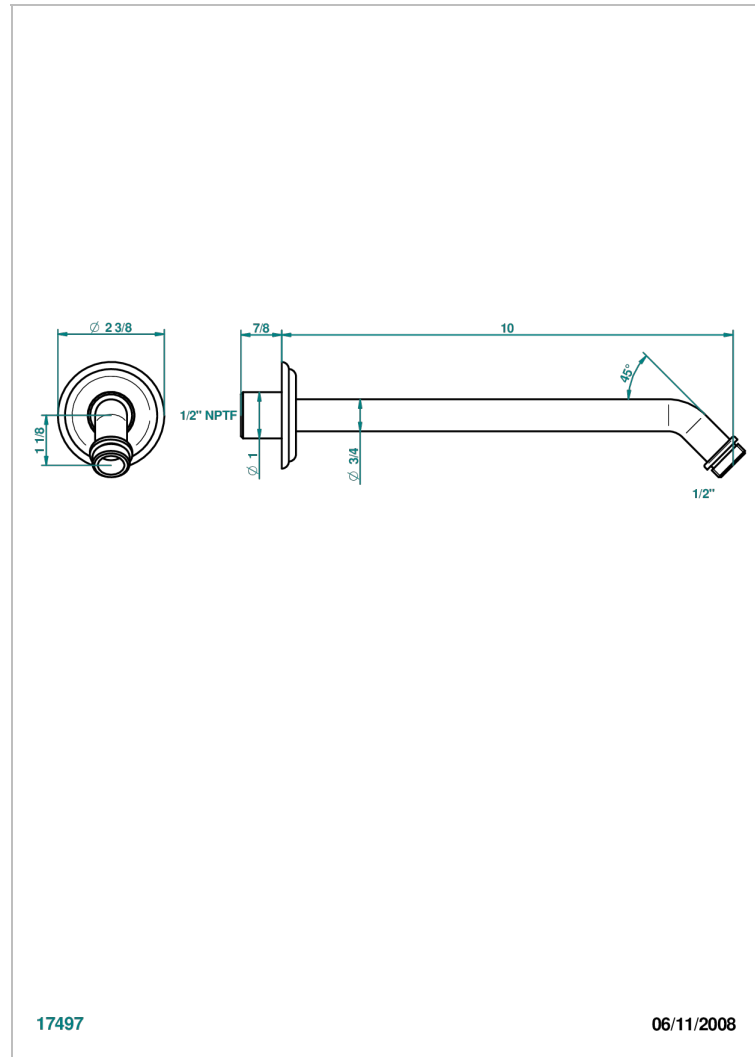

MARQUISE GOLD DECOR

A7F-84/US

Horizontal shower arm, 45°, lg: 10"

THG[®]
PARIS

17497

06/11/2008

CHARACTERISTIC

- Marquise Gold decor
- Horizontal shower arm, 45°, lg: 10"