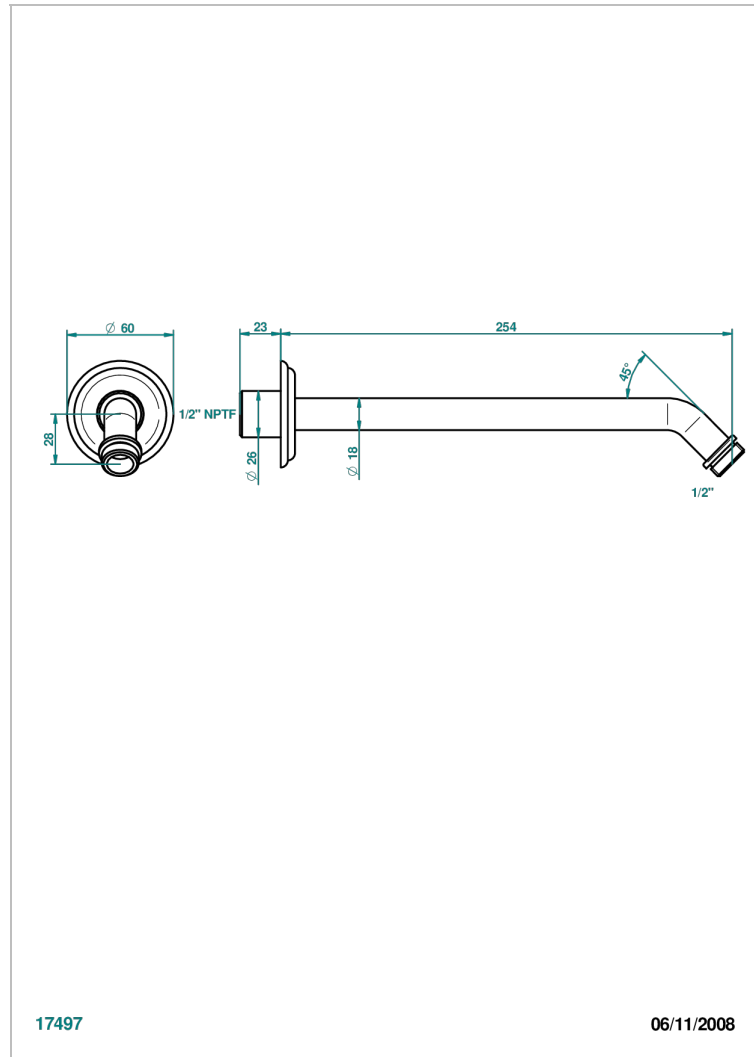

ITHAQUE PLATINUM DECOR

A7B-84/US

Horizontal shower arm, 45°, lg: 10"

THG[®]
PARIS

CHARACTERISTIC

- Ithaque Platinum decor
- Horizontal shower arm, 45°, lg: 10"

AVAILABLE FINITIONS

Black ceram - D30
Blush PVD - H62
Brass color PVD - H49
Brown bronze color PVD - F33
Chrome polished - A02
Chrome polished / gold polished - G02