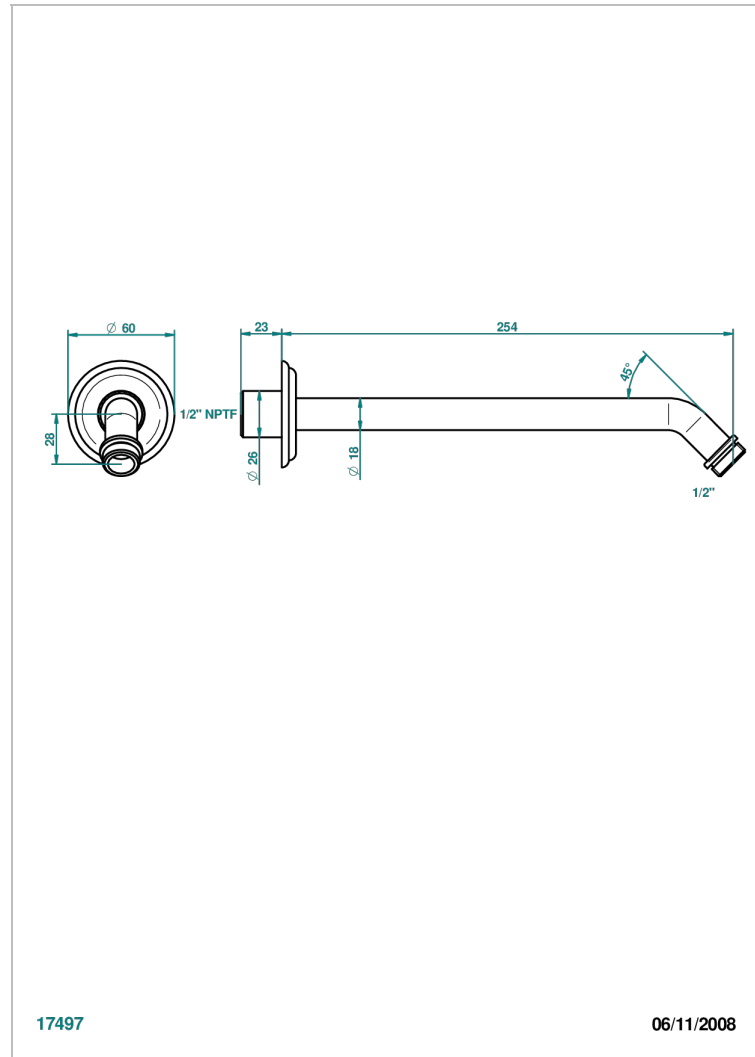

ITHAQUE GOLD DECOR

A7A-84/US

Horizontal shower arm, 45°, lg: 10"

THG[®]
PARIS

CHARACTERISTIC

- Ithaque Gold decor
- Horizontal shower arm, 45°, lg: 10"

AVAILABLE FINITIONS

Black ceram - D30
Blush PVD - H62
Brass color PVD - H49
Brown bronze color PVD - F33
Chrome polished - A02
Chrome polished / gold polished - G02