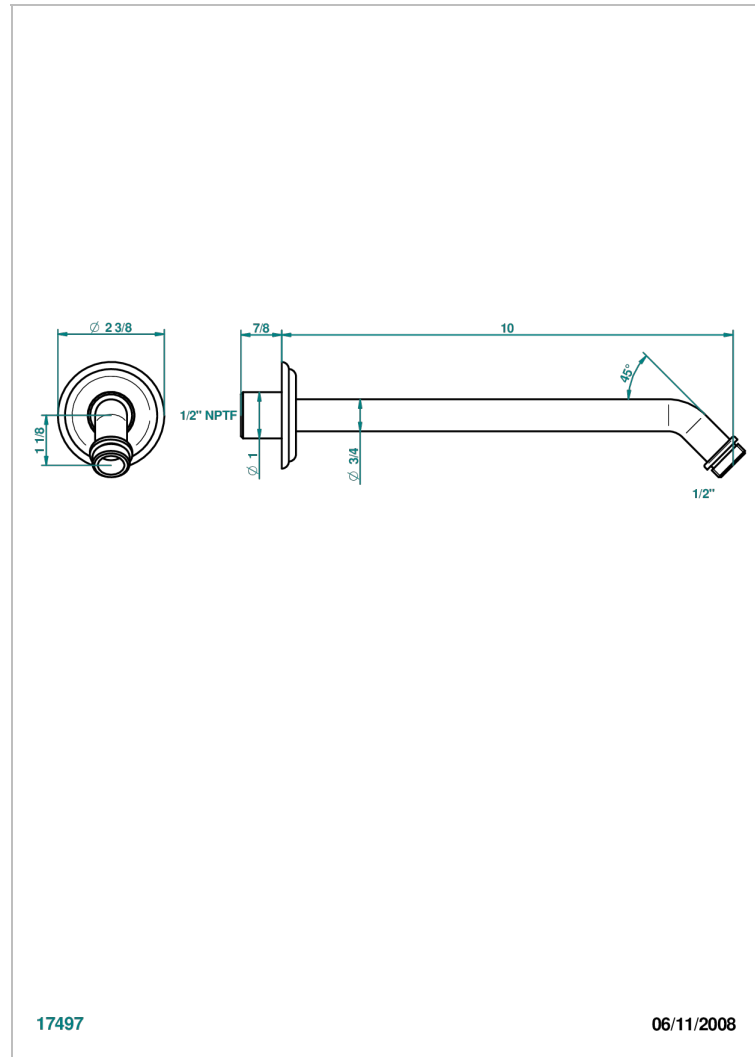

ITHAQUE GOLD DECOR

A7A-84/US

Horizontal shower arm, 45°, lg: 10"

THG[®]
PARIS

CHARACTERISTIC

- Ithaque Gold decor
- Horizontal shower arm, 45°, lg: 10"

AVAILABLE FINITIONS

Black ceram - D30
Blush PVD - H62
Brass color PVD - H49
Brown bronze color PVD - F33
Chrome polished - A02
Chrome polished / gold polished - G02