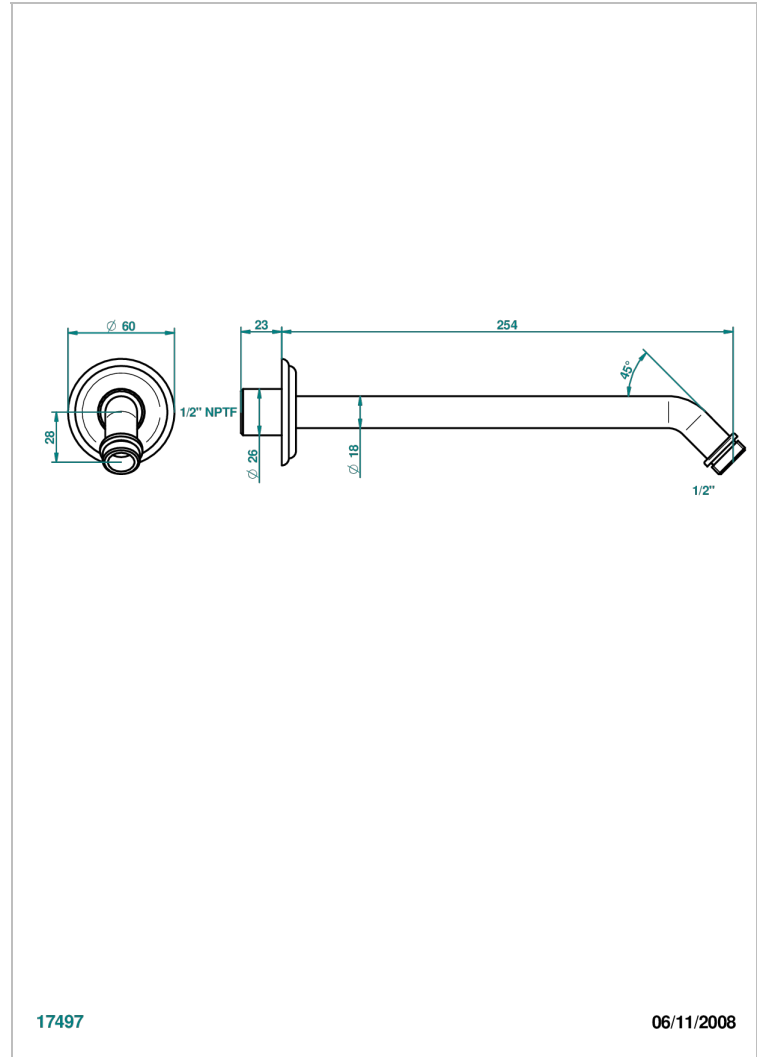

DAHLIA

A41-84/US

Horizontal shower arm, 45°, lg: 10"

CHARACTERISTIC

- Dahlia
- Horizontal shower arm, 45°, lg: 10"

AVAILABLE FINITIONS

Black ceram - D30
Blush PVD - H62
Brass color PVD - H49
Brown bronze color PVD - F33
Chrome polished - A02
Chrome polished / gold polished - G02