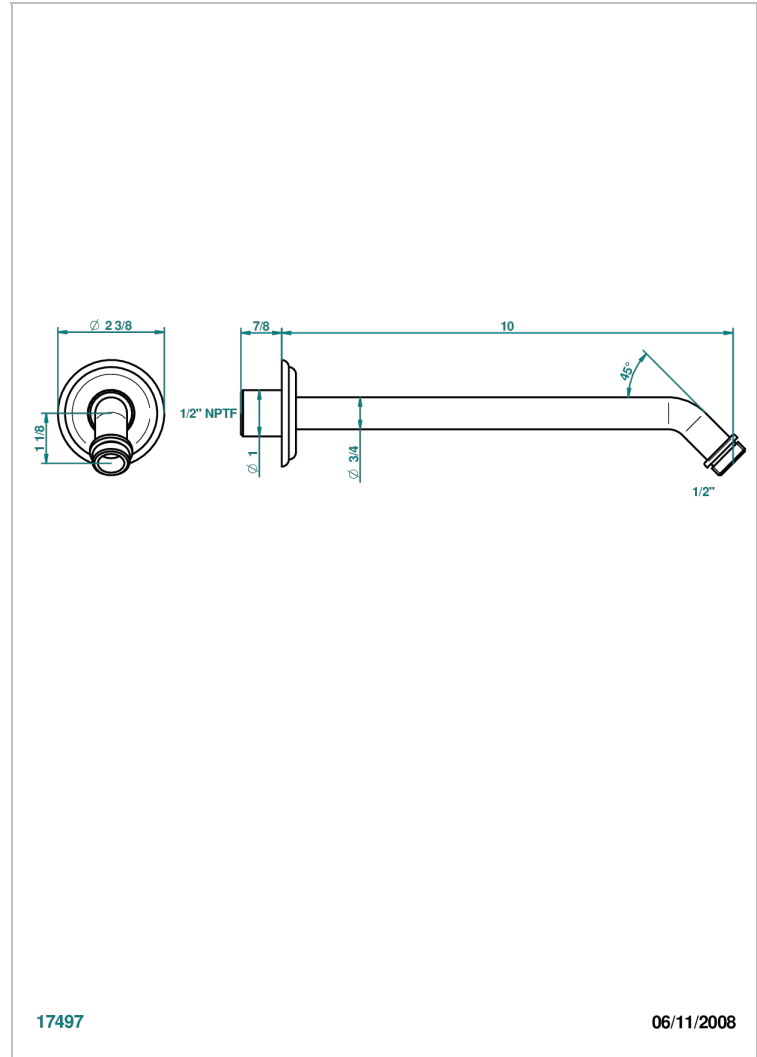

DAHLIA

A41-84/US

Horizontal shower arm, 45°, lg: 10"

CHARACTERISTIC

- Dahlia
- Horizontal shower arm, 45°, lg: 10"

AVAILABLE FINITIONS

Black ceram - D30
Blush PVD - H62
Brass color PVD - H49
Brown bronze color PVD - F33
Chrome polished - A02
Chrome polished / gold polished - G02