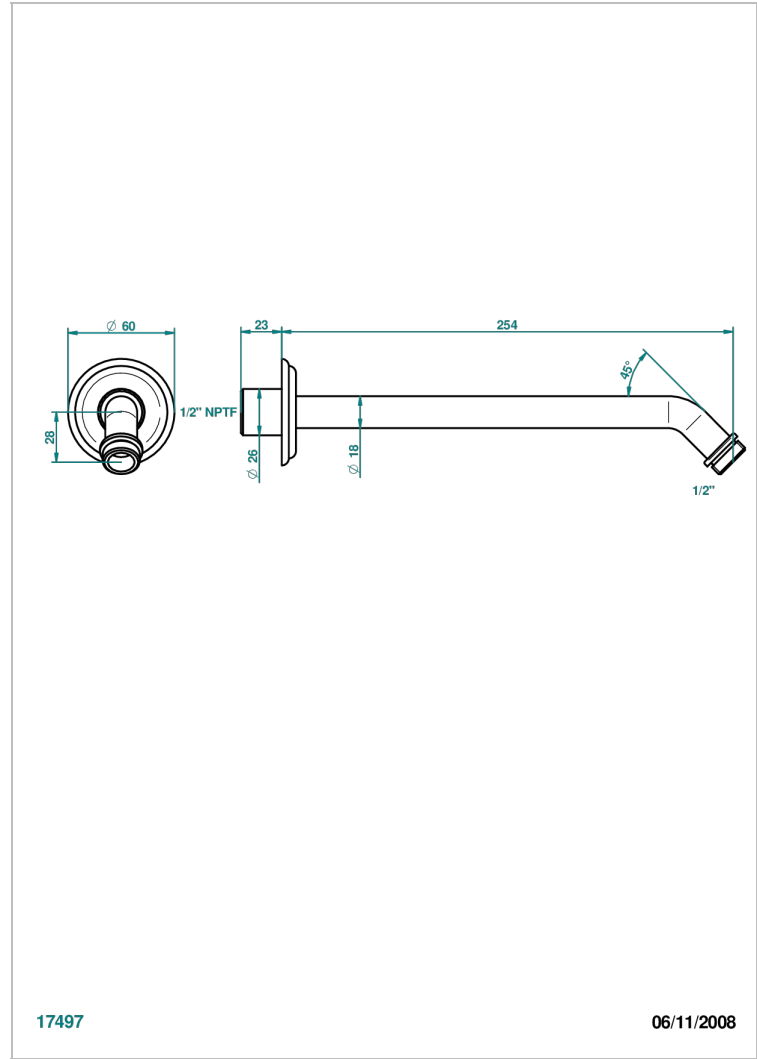

PANTHERE BLACK CRYSTAL

A2K-84/US

Horizontal shower arm, 45°, lg: 10"

THG[®]
PARIS

17497

06/11/2008

CHARACTERISTIC

- Panthère Black crystal
- Horizontal shower arm, 45°, lg: 10"