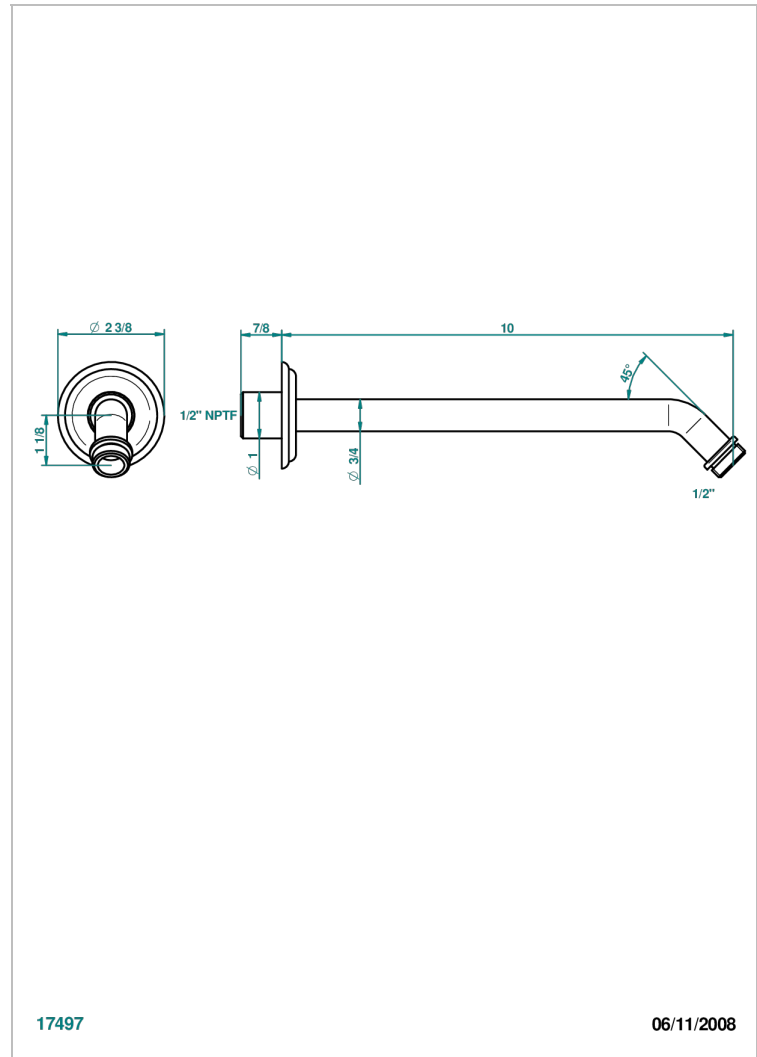

PANTHERE BLACK CRYSTAL

A2K-84/US

Horizontal shower arm, 45°, lg: 10"

THG[®]
PARIS

CHARACTERISTIC

- Panthère Black crystal
- Horizontal shower arm, 45°, lg: 10"

AVAILABLE FINITIONS

Black ceram - D30
Blush PVD - H62
Brass color PVD - H49
Brown bronze color PVD - F33
Chrome polished - A02
Chrome polished / gold polished - G02