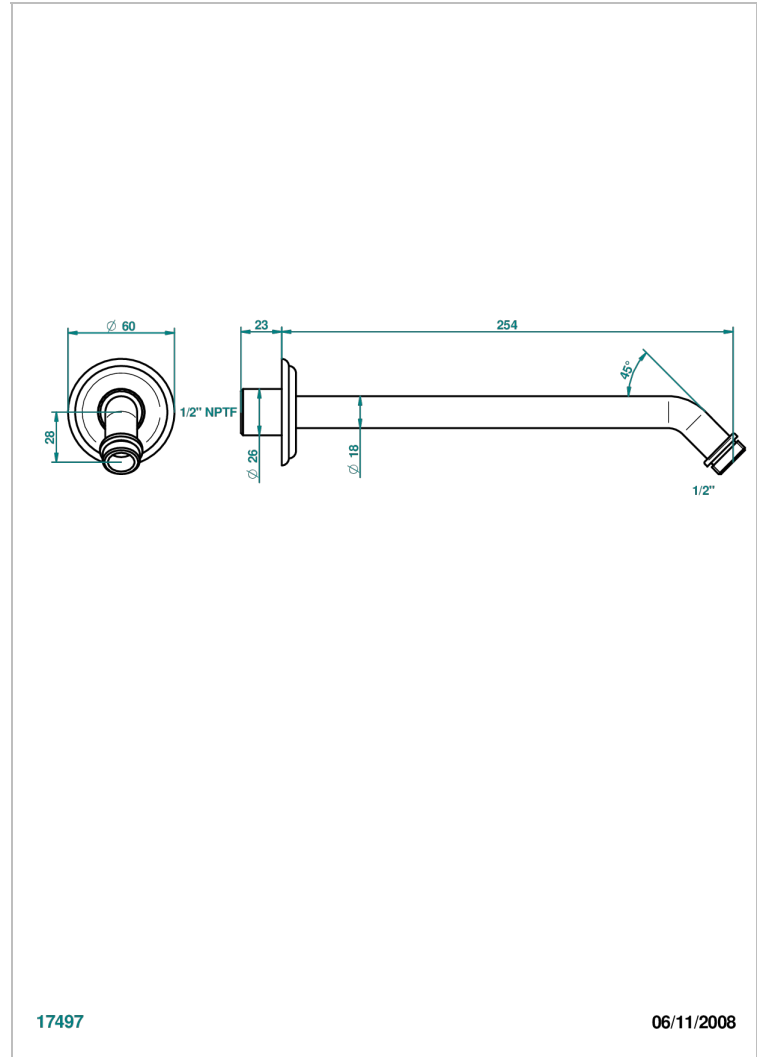

SULLY LAPIS LAZULI

A1W-84/US

Horizontal shower arm, 45°, lg: 10"

THG[®]
PARIS

CHARACTERISTIC

- Sully Lapis Lazuli
- Horizontal shower arm, 45°, lg: 10"

AVAILABLE FINITIONS

Black ceram - D30
Blush PVD - H62
Brass color PVD - H49
Brown bronze color PVD - F33
Chrome polished - A02
Chrome polished / gold polished - G02