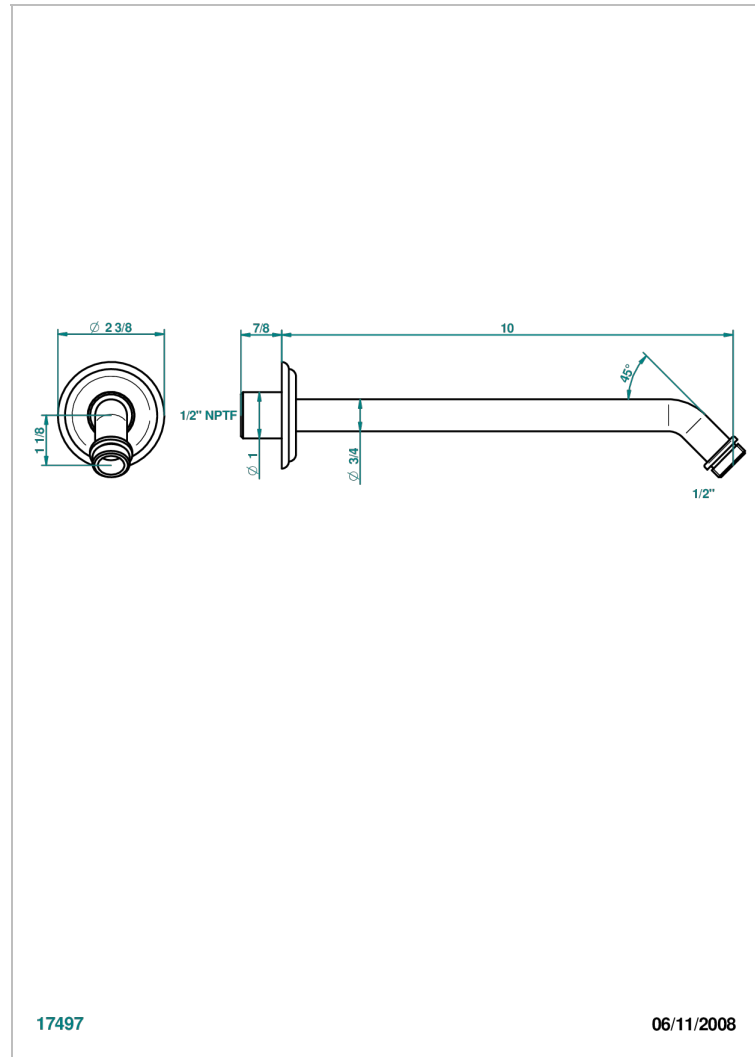

SULLY LAPIS LAZULI

A1W-84/US

Horizontal shower arm, 45°, lg: 10"

THG[®]
PARIS

17497

06/11/2008

CHARACTERISTIC

- Sully Lapis Lazuli
- Horizontal shower arm, 45°, lg: 10"