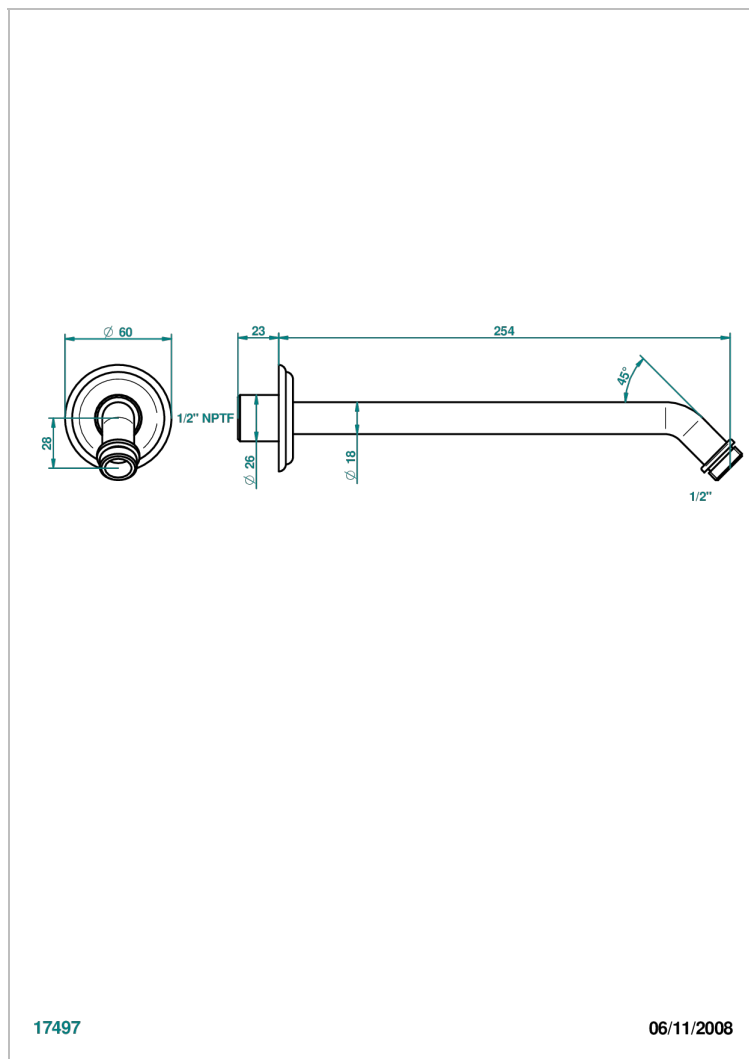

CHEVERNY RED JASPER

A1U-84/US

Horizontal shower arm, 45°, lg: 10"

THG[®]
PARIS

17497

06/11/2008

CHARACTERISTIC

- Cheverny red Jasper
- Horizontal shower arm, 45°, lg: 10"