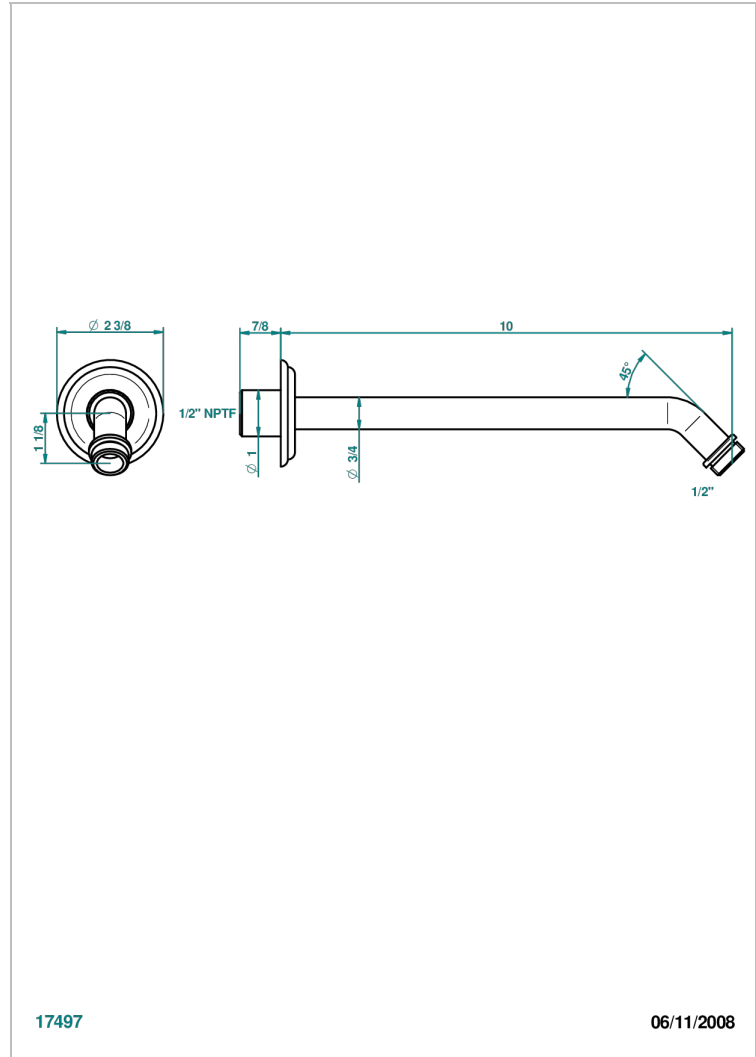

CHEVERNY RED JASPER

A1U-84/US

Horizontal shower arm, 45°, lg: 10"

CHARACTERISTIC

- Cheverny red Jasper
- Horizontal shower arm, 45°, lg: 10"

AVAILABLE FINITIONS

Black ceram - D30
Blush PVD - H62
Brass color PVD - H49
Brown bronze color PVD - F33
Chrome polished - A02
Chrome polished / gold polished - G02