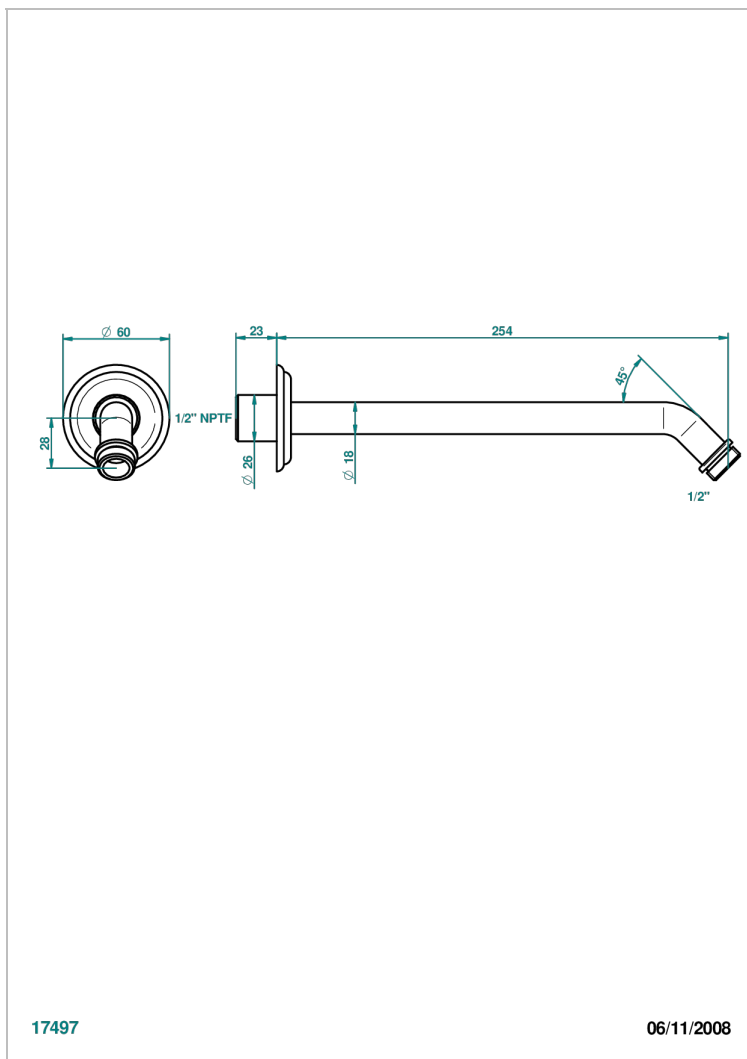

AMBOISE BLACK ONYX

A1M-84/US

Horizontal shower arm, 45°, lg: 10"

THG[®]
PARIS

CHARACTERISTIC

- Amboise Black Onyx
- Horizontal shower arm, 45°, lg: 10"

AVAILABLE FINITIONS

Black ceram - D30
Blush PVD - H62
Brass color PVD - H49
Brown bronze color PVD - F33
Chrome polished - A02
Chrome polished / gold polished - G02