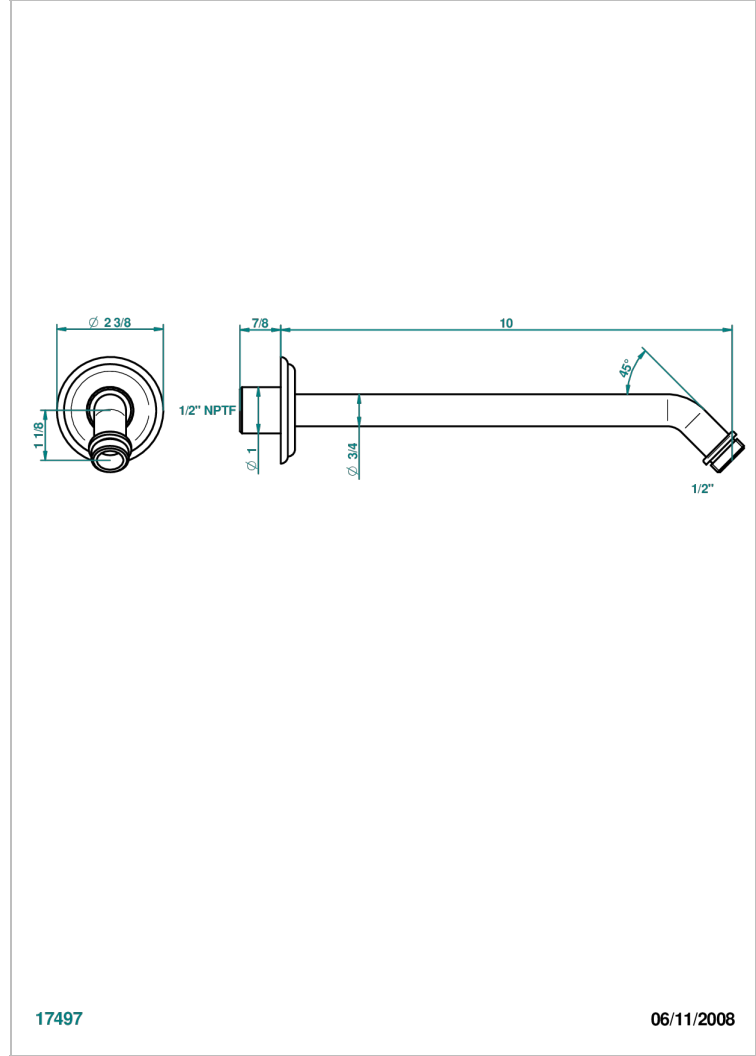

AMBOISE BLACK ONYX

A1M-84/US

Horizontal shower arm, 45°, lg: 10"

17497

06/11/2008

CHARACTERISTIC

- Amboise Black Onyx
- Horizontal shower arm, 45°, lg: 10"

AVAILABLE FINITIONS