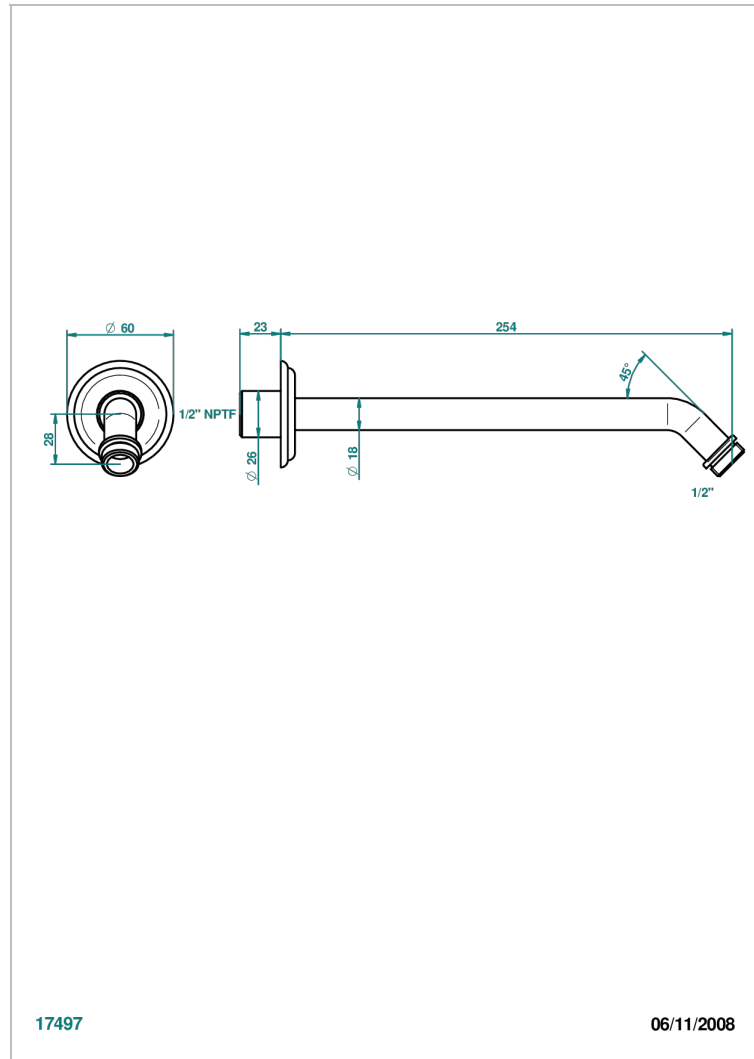

AMBOISE RED JASPER

A1L-84/US

Horizontal shower arm, 45°, lg: 10"

CHARACTERISTIC

- Amboise Red Jasper
- Horizontal shower arm, 45°, lg: 10"

AVAILABLE FINITIONS

Black ceram - D30
Blush PVD - H62
Brass color PVD - H49
Brown bronze color PVD - F33
Chrome polished - A02
Chrome polished / gold polished - G02