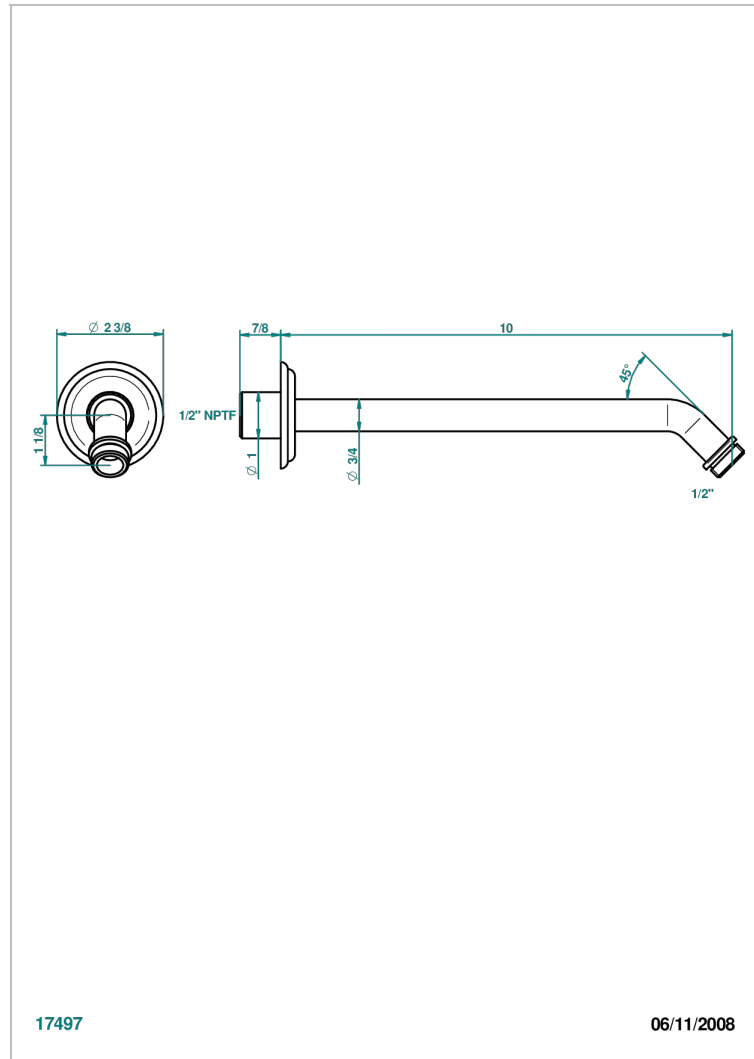

AMBOISE RED JASPER

A1L-84/US

Horizontal shower arm, 45°, lg: 10"

17497

06/11/2008

CHARACTERISTIC

- Amboise Red Jasper
- Horizontal shower arm, 45°, lg: 10"

AVAILABLE FINITIONS