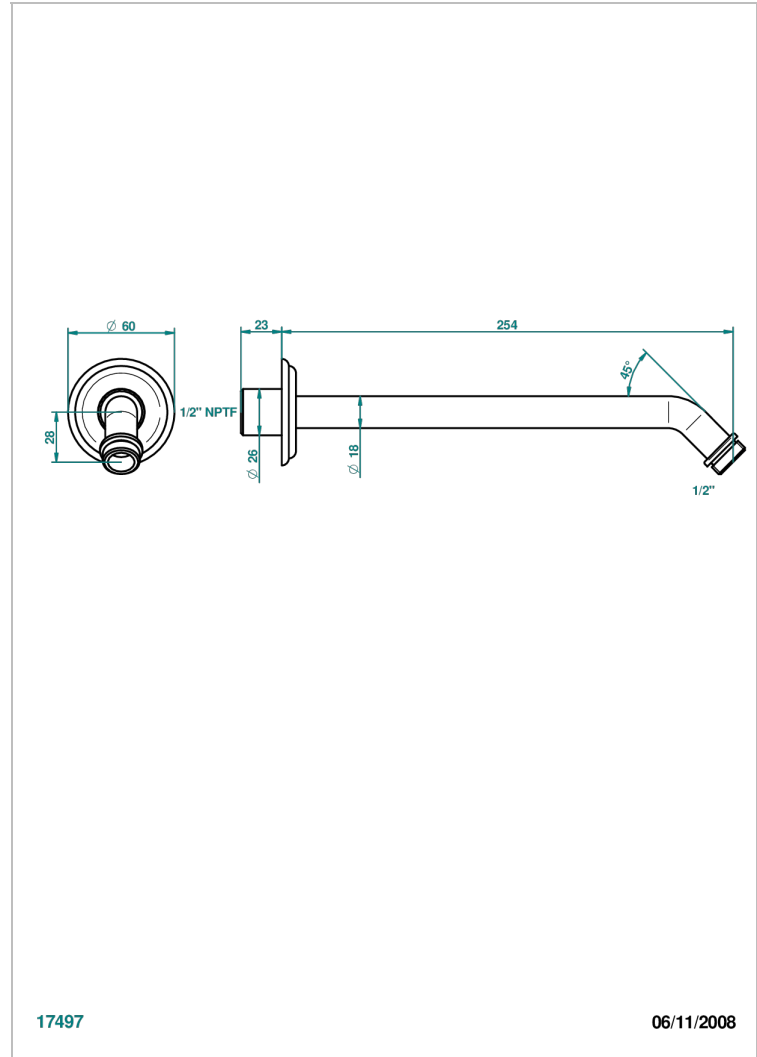

# AMBOISE MALACHITE

A1J-84/US

Horizontal shower arm, 45°, lg: 10"

## CHARACTERISTIC

- Amboise Malachite
- Horizontal shower arm, 45°, lg: 10"