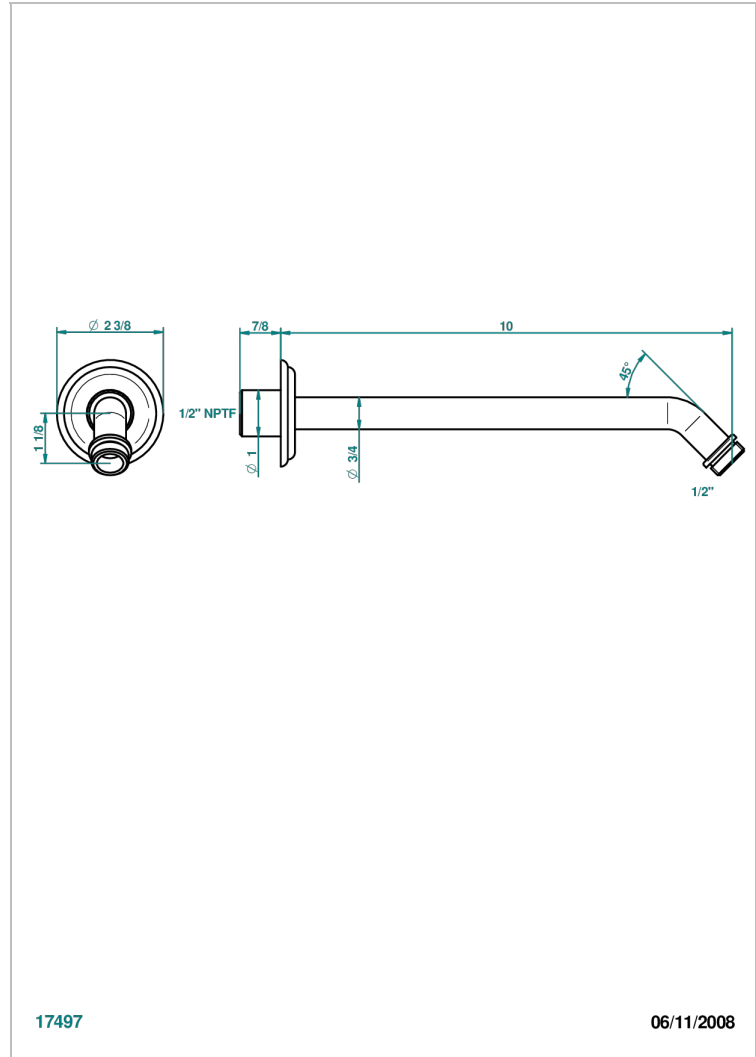

AMBOISE MALACHITE

A1J-84/US

Horizontal shower arm, 45°, lg: 10"

17497

06/11/2008

CHARACTERISTIC

- Amboise Malachite
- Horizontal shower arm, 45°, lg: 10"

AVAILABLE FINITIONS