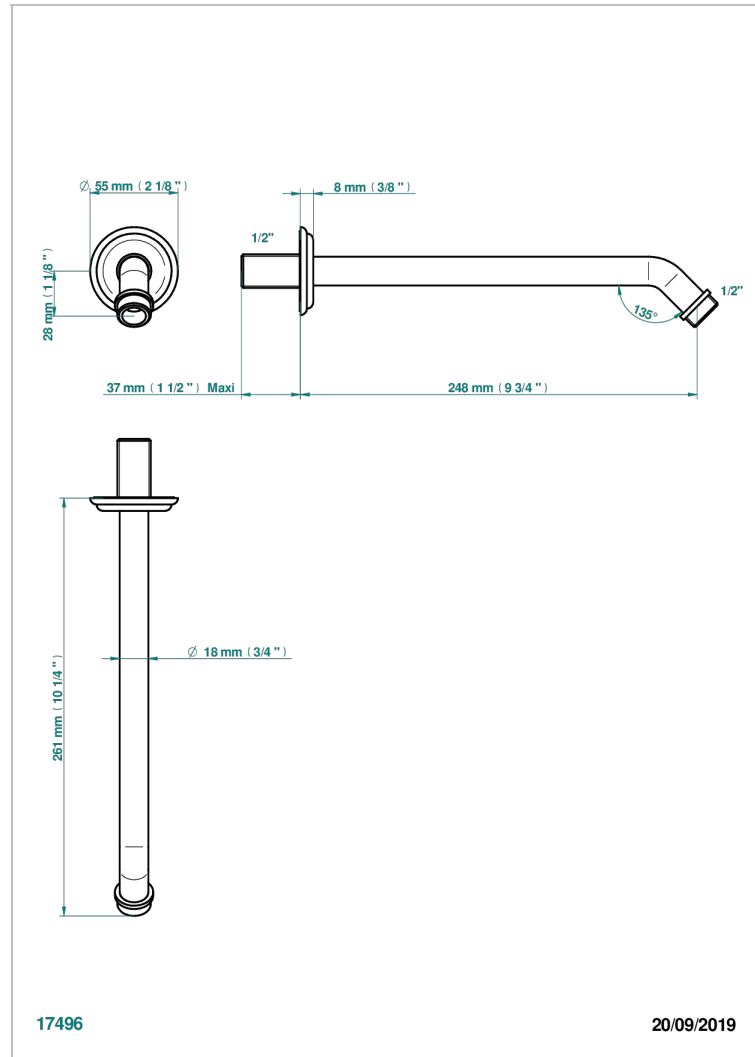

TROCADERO LAPIS LAZULI

U7B-84

Wall mounted shower arm 1/2", length: 250 mm, 45°

THG[®]
PARIS

CHARACTERISTIC

- Trocadéro Lapis Lazuli
- Wall mounted shower arm 1/2", length: 250 mm, 45°

AVAILABLE FINITIONS

Antique nickel - H28
Black ceram - D30
Blush PVD - H62
Brass color PVD - H49
Brown bronze color PVD - F33
Gold color PVD - H52