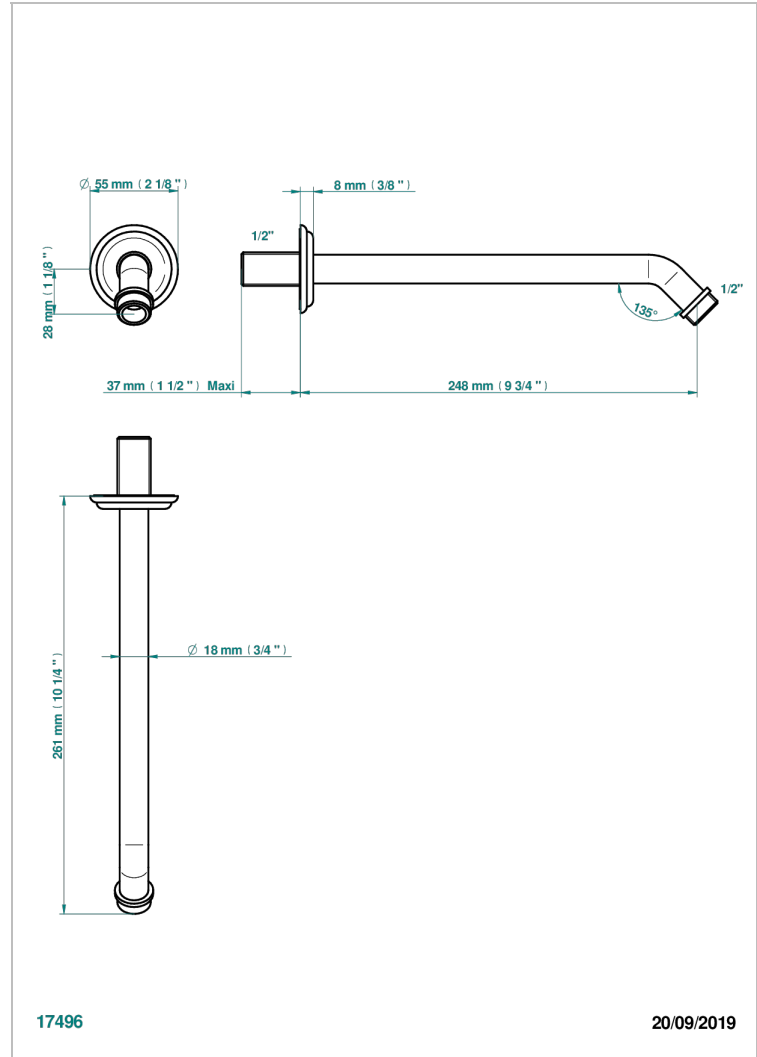

AMBOISE LAPIS LAZULI

A1K-84

Wall mounted shower arm 1/2", length: 250 mm, 45°

CHARACTERISTIC

- Amboise Lapis Lazuli
- Wall mounted shower arm 1/2", length: 250 mm, 45°

AVAILABLE FINITIONS

Antique nickel - H28
Black ceram - D30
Blush PVD - H62
Brass color PVD - H49
Brown bronze color PVD - F33
Gold color PVD - H52