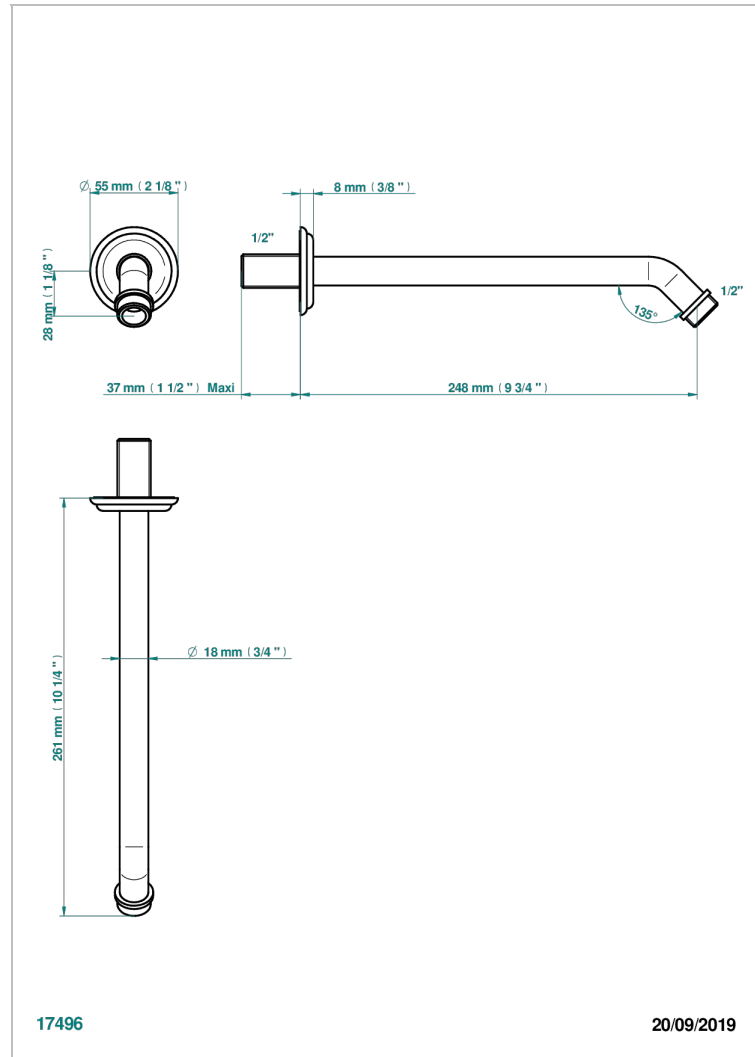

AMBOISE MALACHITE

A1J-84

Wall mounted shower arm 1/2", length: 250 mm, 45°

THG[®]
PARIS

CHARACTERISTIC

- Amboise Malachite
- Wall mounted shower arm 1/2", length: 250 mm, 45°

AVAILABLE FINITIONS

Antique nickel - H28
Black ceram - D30
Blush PVD - H62
Brass color PVD - H49
Brown bronze color PVD - F33
Gold color PVD - H52