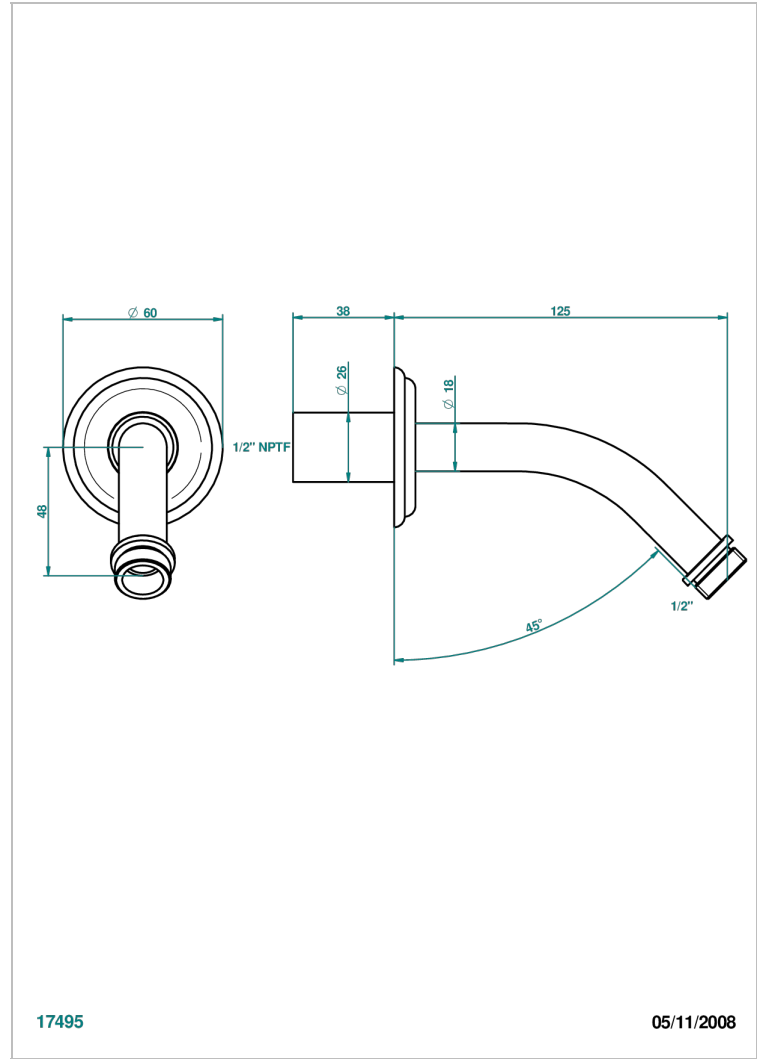

# TROCADERO MALACHITE

U7A-82/US

Horizontal shower arm, 45°, lg: 4" 3/4

THG<sup>®</sup>  
PARIS

17495

05/11/2008

## CHARACTERISTIC

- Trocadéro Malachite
- Horizontal shower arm, 45°, lg: 4" 3/4