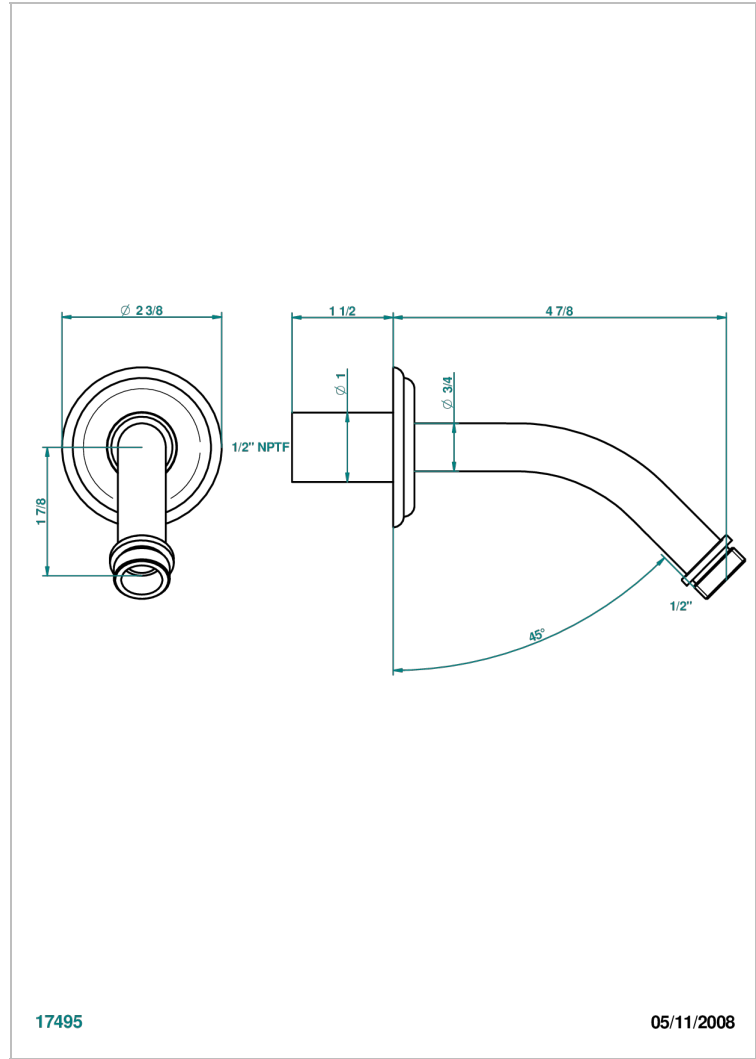

# TROCADERO MALACHITE

U7A-82/US

Horizontal shower arm, 45°, lg: 4" 3/4

THG<sup>®</sup>  
PARIS

17495

05/11/2008

## CHARACTERISTIC

- Trocadéro Malachite
- Horizontal shower arm, 45°, lg: 4" 3/4