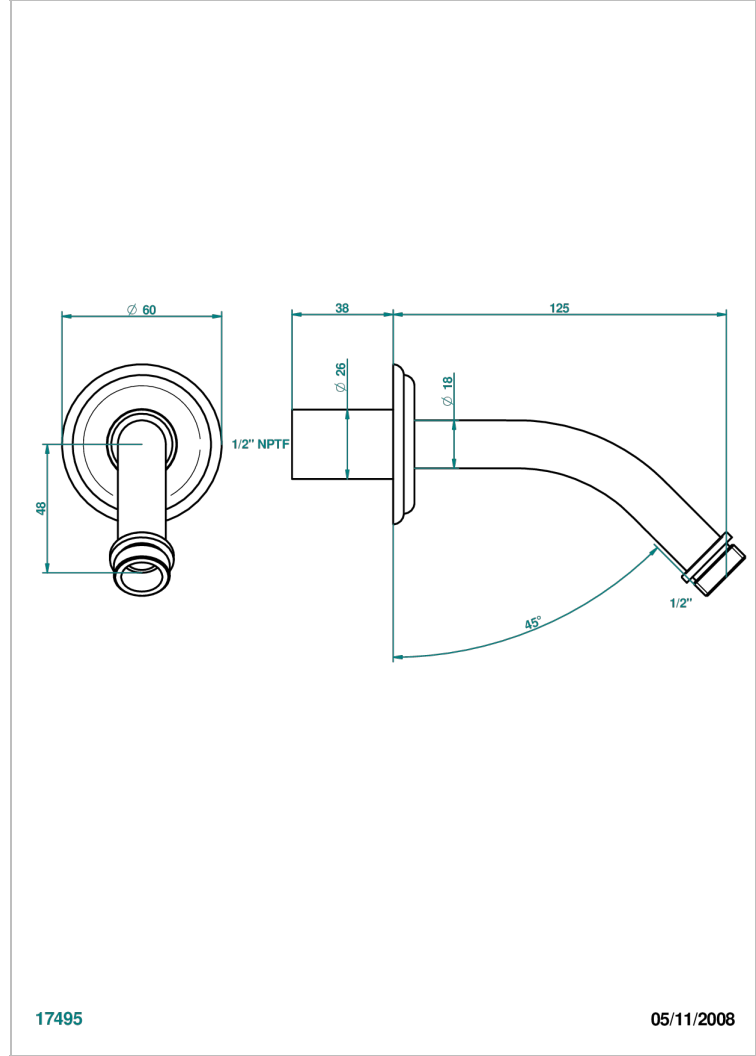

PETALE DE CRISTAL - CLEAR CRYSTAL FINE GOLD THREAD

U6E-82/US

Horizontal shower arm, 45°, lg: 4" 3/4

17495

05/11/2008

CHARACTERISTIC

- Pétale de Cristal - Clear crystal fine gold thread
- Horizontal shower arm, 45°, lg: 4" 3/4