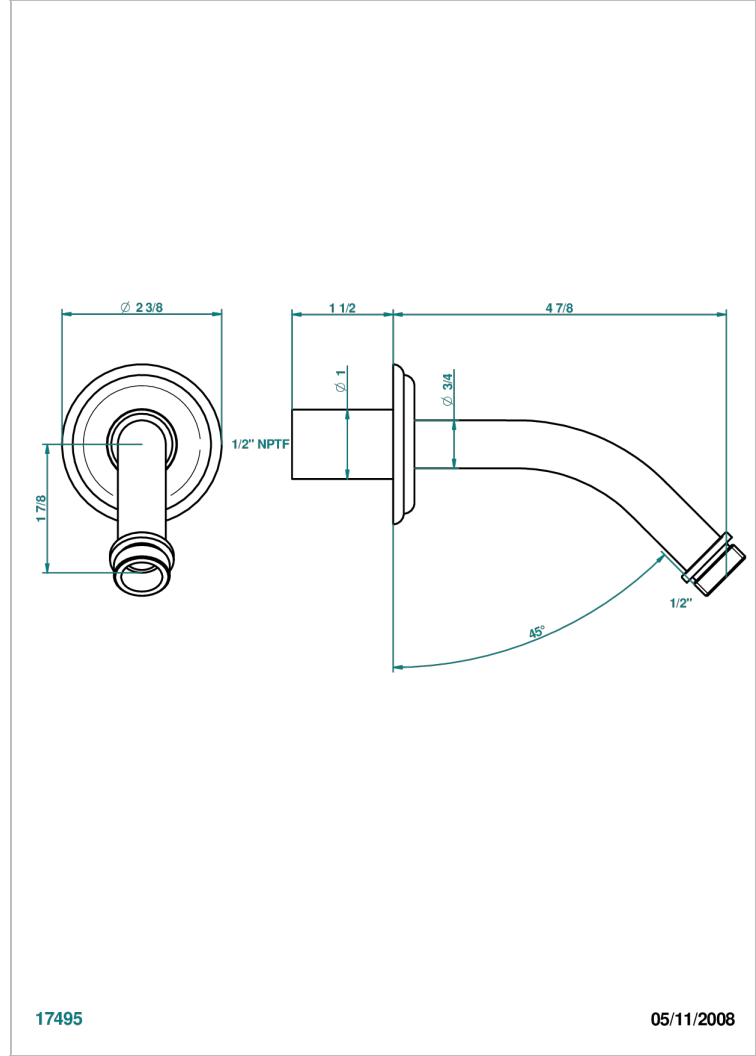

PETALE DE CRISTAL - CLEAR CRYSTAL FINE GOLD THREAD

U6E-82/US

Horizontal shower arm, 45°, lg: 4" 3/4

17495

05/11/2008

CHARACTERISTIC

- Pétale de Cristal - Clear crystal fine gold thread
- Horizontal shower arm, 45°, lg: 4" 3/4