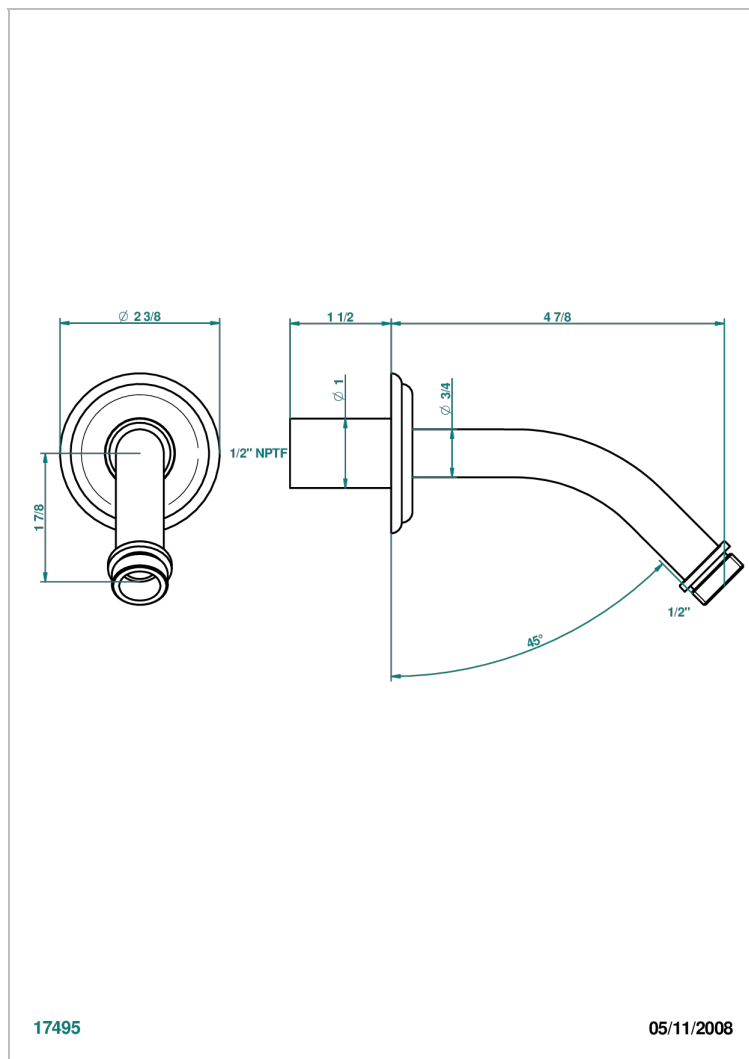

PETALE DE CRISTAL - RED CRYSTAL

U6C-82/US

Horizontal shower arm, 45°, lg: 4" 3/4

THG[®]
PARIS

CHARACTERISTIC

- Pétale de Cristal - Red crystal
- Horizontal shower arm, 45°, lg: 4" 3/4

AVAILABLE FINITIONS

Black ceram - D30
Blush PVD - H62
Brass color PVD - H49
Brown bronze color PVD - F33
Chrome polished - A02
Chrome polished / gold polished - G02