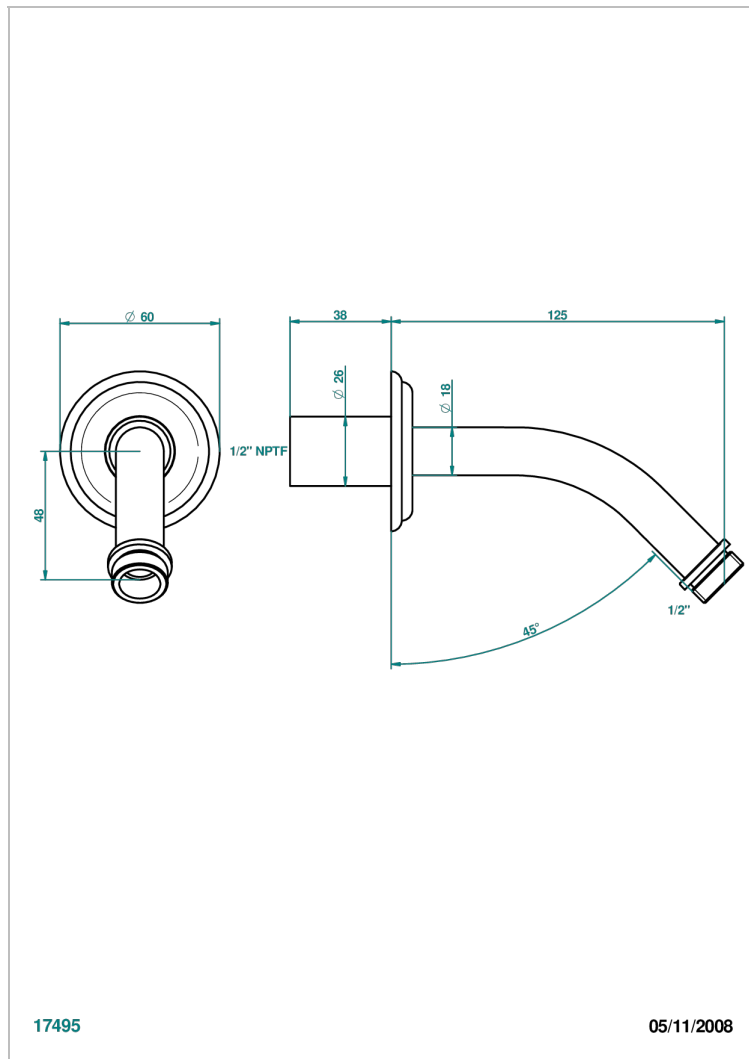

PETALE DE CRISTAL - BLUE CRYSTAL

U6B-82/US

Horizontal shower arm, 45°, lg: 4" 3/4

THG[®]
PARIS

CHARACTERISTIC

- Pétale de Cristal - Blue crystal
- Horizontal shower arm, 45°, lg: 4" 3/4

AVAILABLE FINITIONS

Black ceram - D30
Blush PVD - H62
Brass color PVD - H49
Brown bronze color PVD - F33
Chrome polished - A02
Chrome polished / gold polished - G02