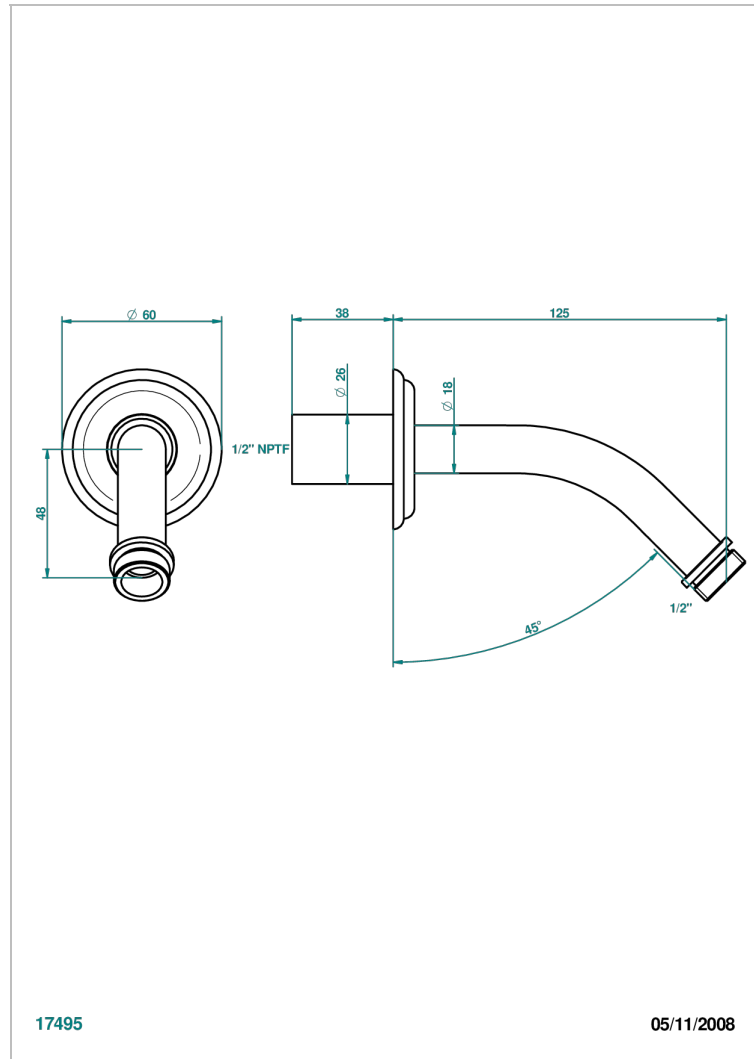

SUN DRAGON

U5D-82/US

Horizontal shower arm, 45°, lg: 4" 3/4

THG[®]
PARIS

CHARACTERISTIC

- Sun Dragon
- Horizontal shower arm, 45°, lg: 4" 3/4

AVAILABLE FINITIONS

Black ceram - D30
Blush PVD - H62
Brass color PVD - H49
Brown bronze color PVD - F33
Chrome polished - A02
Chrome polished / gold polished - G02