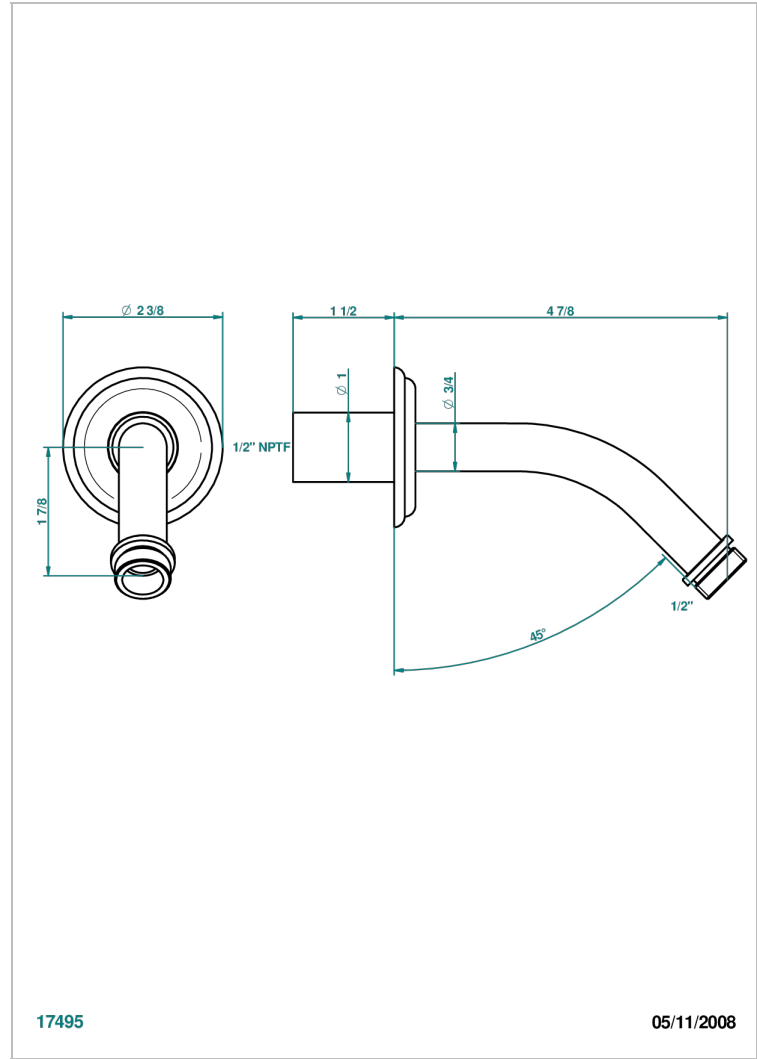

SUN DRAGON

U5D-82/US

Horizontal shower arm, 45°, lg: 4" 3/4

THG[®]
PARIS

CHARACTERISTIC

- Sun Dragon
- Horizontal shower arm, 45°, lg: 4" 3/4

AVAILABLE FINITIONS

Black ceram - D30
Blush PVD - H62
Brass color PVD - H49
Brown bronze color PVD - F33
Chrome polished - A02
Chrome polished / gold polished - G02