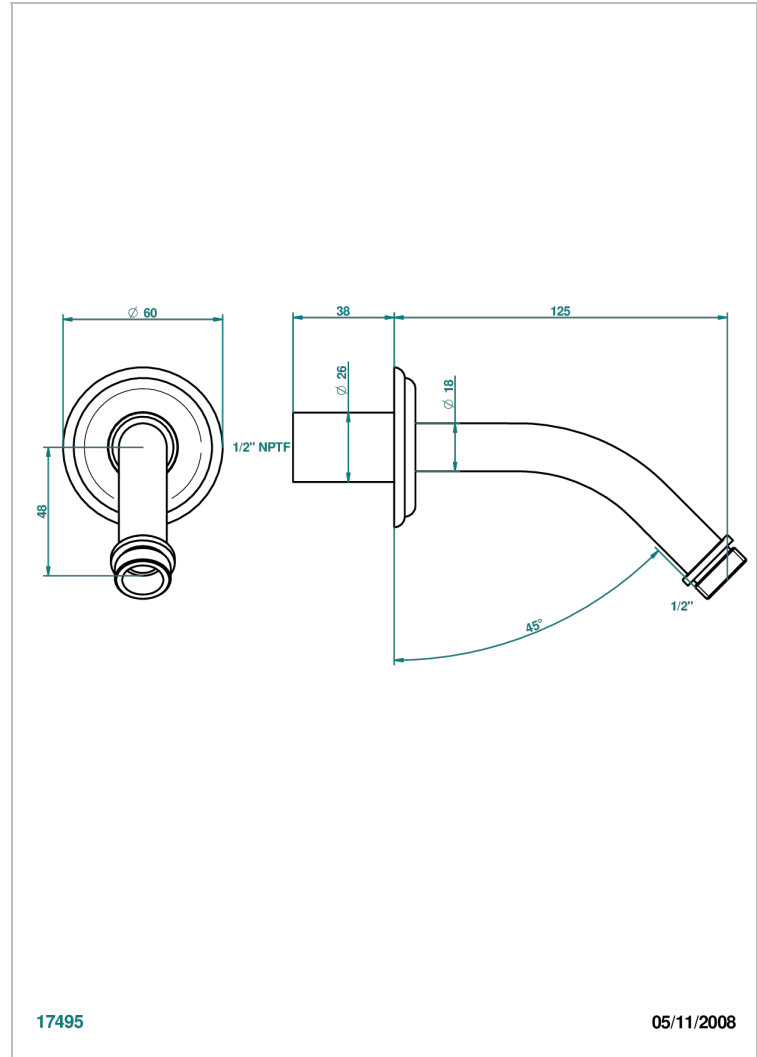

FLORE

U5A-82/US

Horizontal shower arm, 45°, lg: 4" 3/4

17495

05/11/2008

CHARACTERISTIC

- Flore
- Horizontal shower arm, 45°, lg: 4" 3/4

AVAILABLE FINITIONS