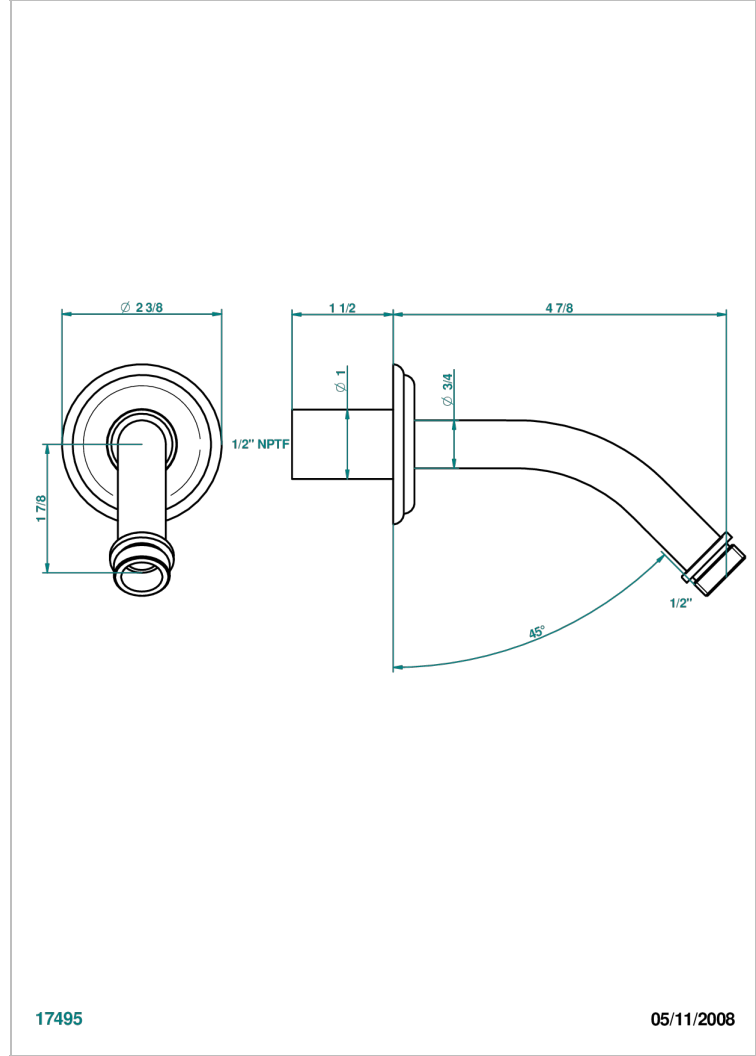

FLORE

U5A-82/US

Horizontal shower arm, 45° bend, 4 3/4" long

THG[®]
PARIS

17495

05/11/2008

CARACTERÍSTICAS

- Flore
- Horizontal shower arm, 45° bend, 4 3/4" long