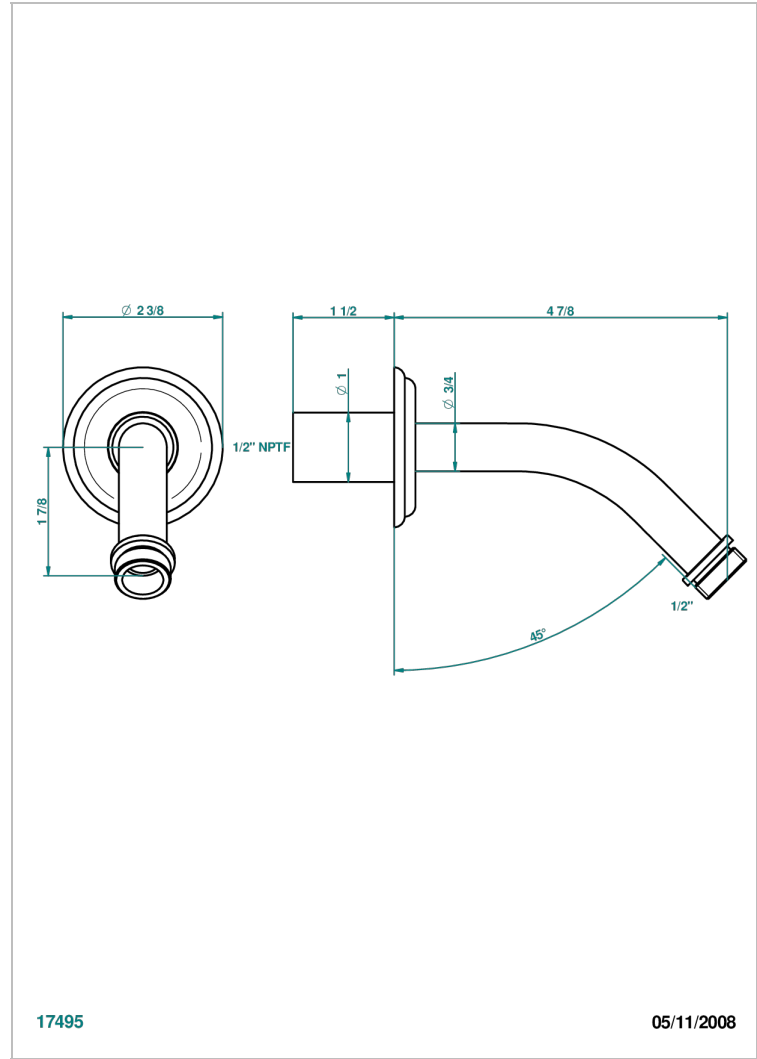

FLORE

U5A-82/US

Horizontal shower arm, 45°, lg: 4" 3/4

CHARACTERISTIC

- Flore
- Horizontal shower arm, 45°, lg: 4" 3/4

AVAILABLE FINITIONS

Black ceram - D30
Blush PVD - H62
Brass color PVD - H49
Brown bronze color PVD - F33
Chrome polished - A02
Chrome polished / gold polished - G02