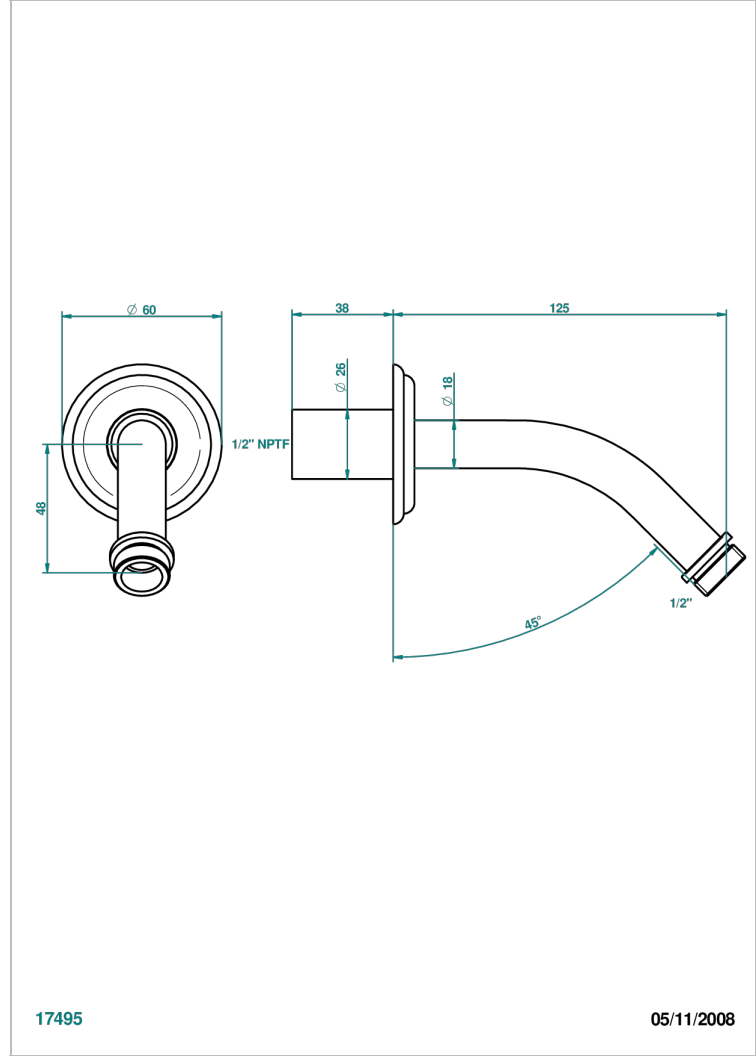

DUOMO CRYSTAL

U4F-82/US

Horizontal shower arm, 45° bend, 4 3/4" long

THG[®]
PARIS

17495

05/11/2008

CARACTERÍSTICAS

- Duomo Crystal
- Horizontal shower arm, 45° bend, 4 3/4" long