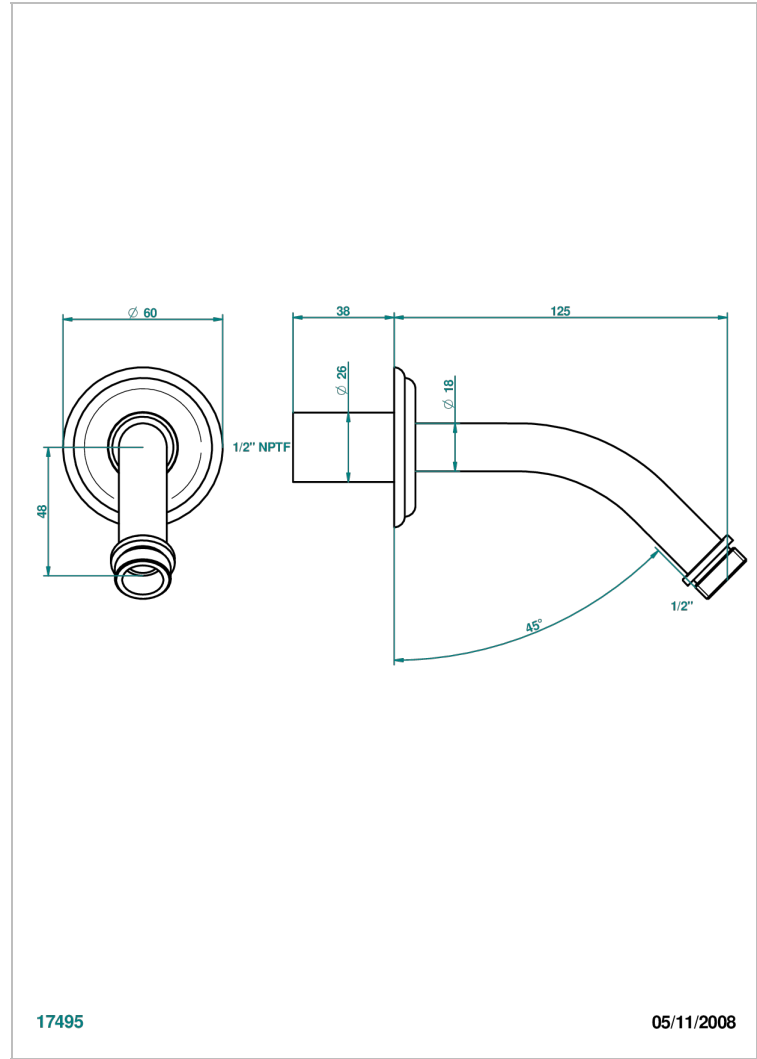

DUOMO CRYSTAL

U4F-82/US

Horizontal shower arm, 45°, lg: 4" 3/4

THG[®]
PARIS

CHARACTERISTIC

- Duomo Crystal
- Horizontal shower arm, 45°, lg: 4" 3/4

AVAILABLE FINITIONS

Black ceram - D30
Blush PVD - H62
Brass color PVD - H49
Brown bronze color PVD - F33
Chrome polished - A02
Chrome polished / gold polished - G02