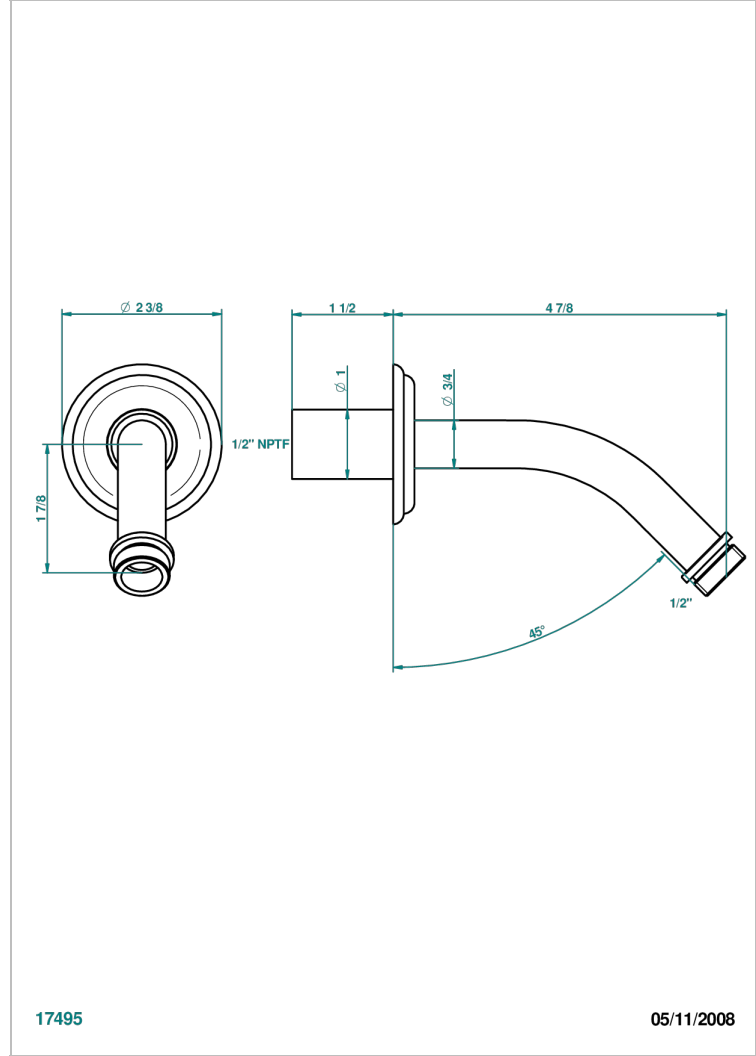

DUOMO CRYSTAL

U4F-82/US

Horizontal shower arm, 45° bend, 4 3/4" long

THG[®]
PARIS

17495

05/11/2008

CARACTERÍSTICAS

- Duomo Crystal
- Horizontal shower arm, 45° bend, 4 3/4" long