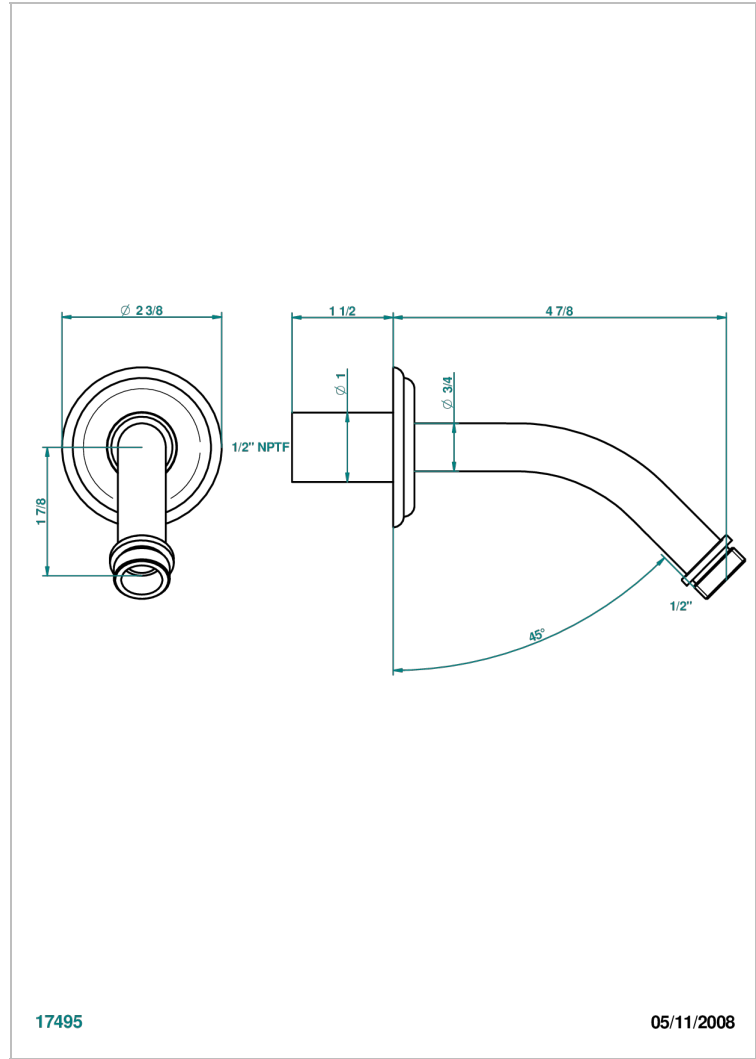

# DUOMO CRYSTAL

U4F-82/US

Horizontal shower arm, 45°, lg: 4" 3/4

THG<sup>®</sup>  
PARIS

## CHARACTERISTIC

- Duomo Crystal
- Horizontal shower arm, 45°, lg: 4" 3/4