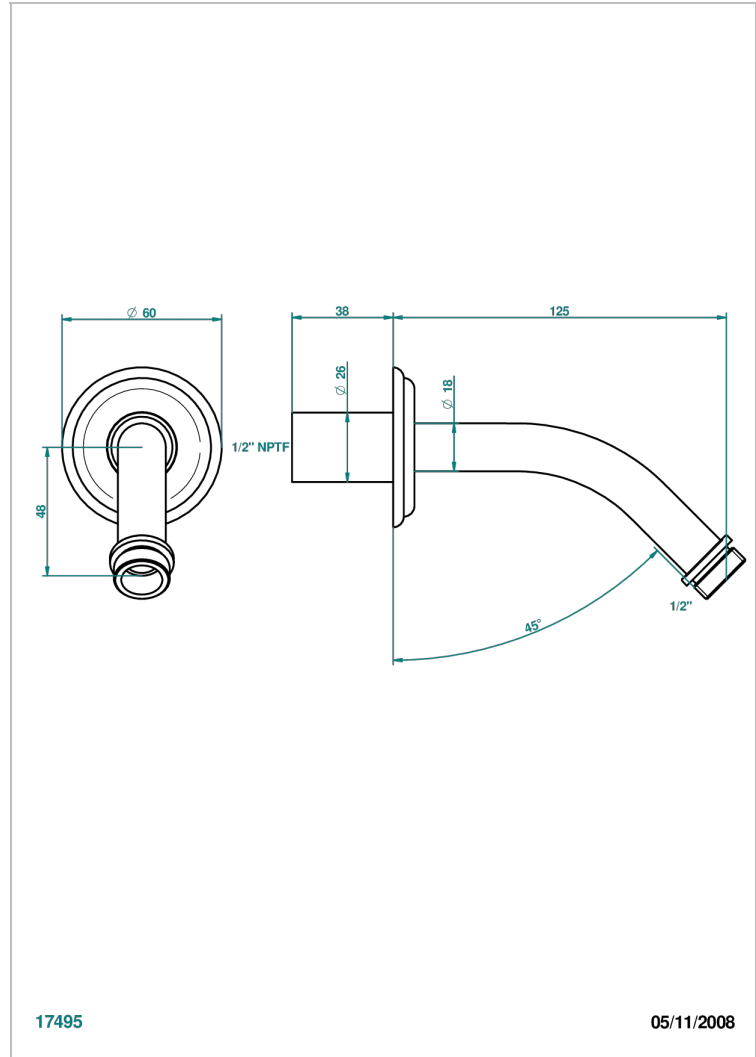

CHEVERNY BLACK ONYX

U1V-82/US

Horizontal shower arm, 45°, lg: 4" 3/4

THG[®]
PARIS

17495

05/11/2008

CHARACTERISTIC

- Cheverny black Onyx
- Horizontal shower arm, 45°, lg: 4" 3/4