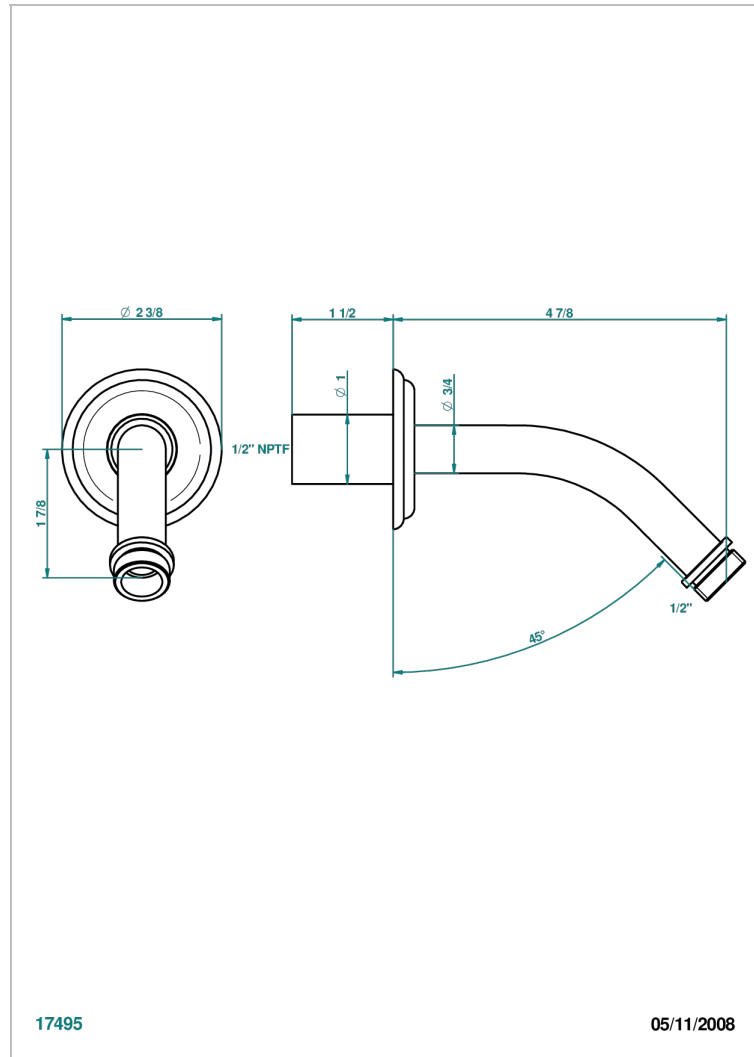

CHEVERNY BLACK ONYX

U1V-82/US

Horizontal shower arm, 45°, lg: 4" 3/4

THG[®]
PARIS

17495

05/11/2008

CHARACTERISTIC

- Cheverny black Onyx
- Horizontal shower arm, 45°, lg: 4" 3/4