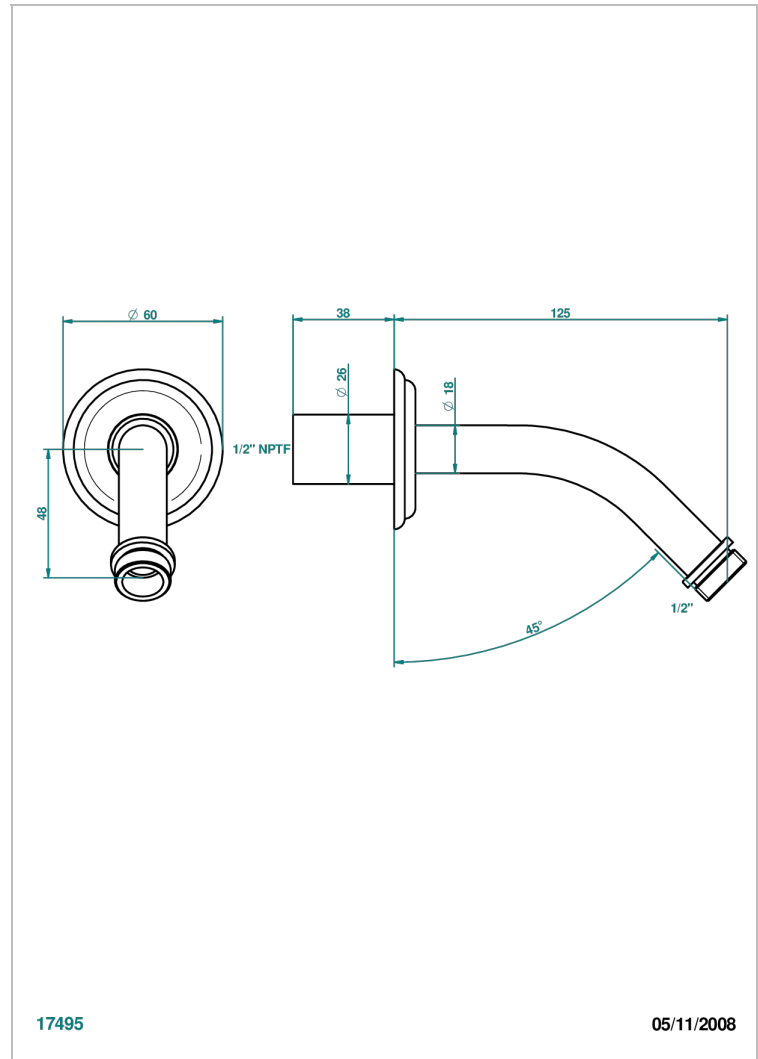

# VENICE

A2E-82/US

Horizontal shower arm, 45°, lg: 4" 3/4

THG<sup>®</sup>  
PARIS

## CHARACTERISTIC

- Venice
- Horizontal shower arm, 45°, lg: 4" 3/4