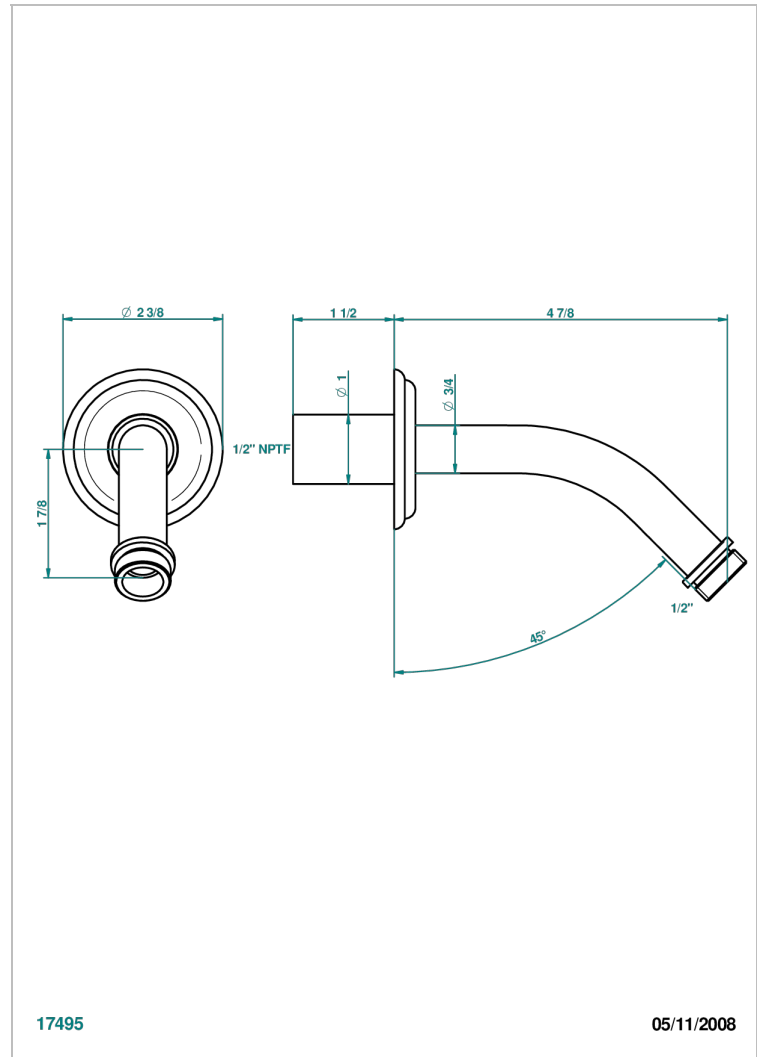

VENICE

A2E-82/US

Horizontal shower arm, 45°, lg: 4" 3/4

THG[®]
PARIS

17495

05/11/2008

CHARACTERISTIC

- Venice
- Horizontal shower arm, 45°, lg: 4" 3/4