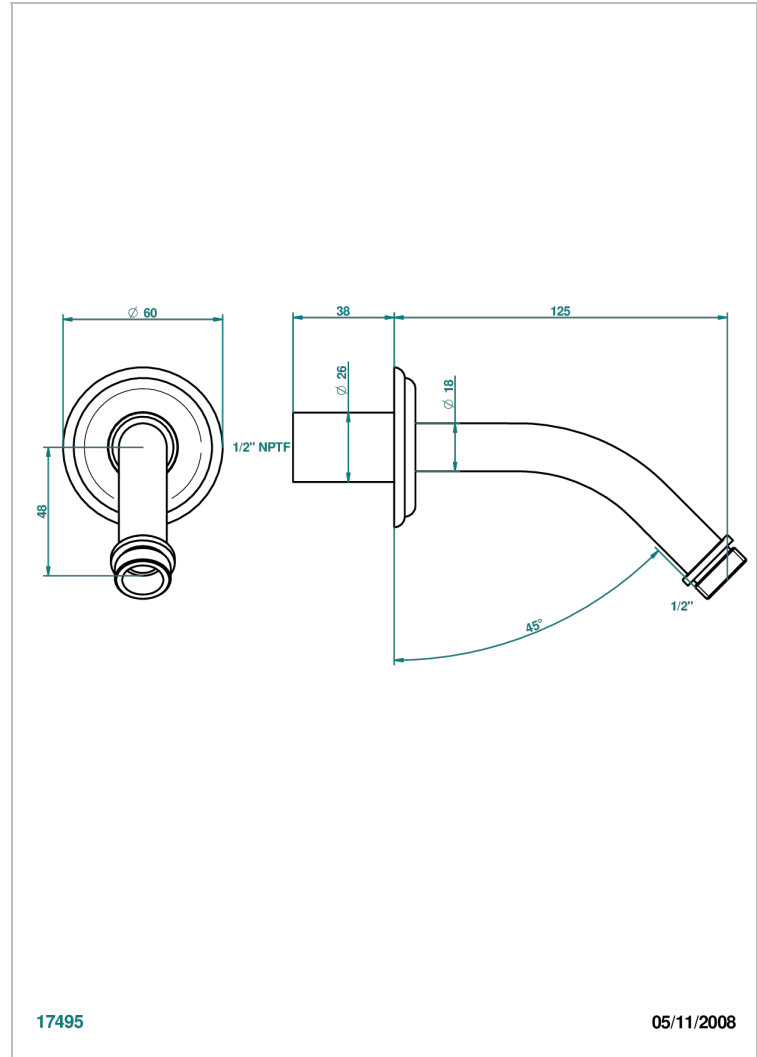

CHEVERNY MALACHITE

A1S-82/US

Horizontal shower arm, 45°, lg: 4" 3/4

THG[®]
PARIS

17495

05/11/2008

CHARACTERISTIC

- Cheverny Malachite
- Horizontal shower arm, 45°, lg: 4" 3/4