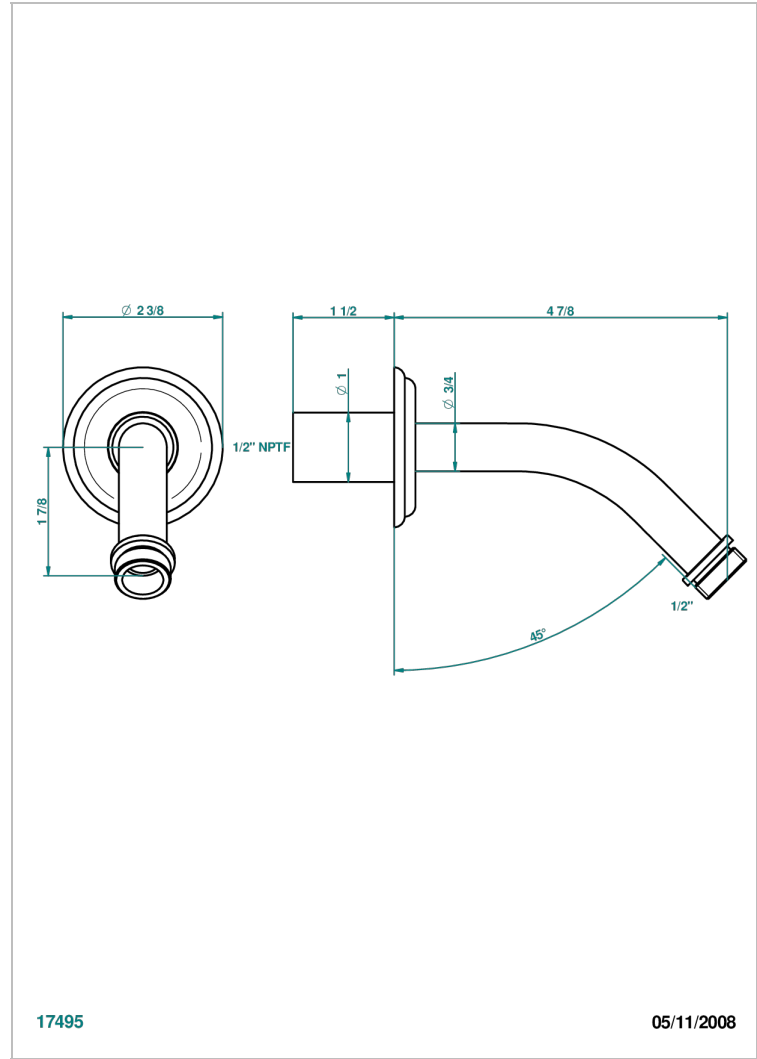

CHEVERNY MALACHITE

A1S-82/US

Horizontal shower arm, 45°, lg: 4" 3/4

THG[®]
PARIS

17495

05/11/2008

CHARACTERISTIC

- Cheverny Malachite
- Horizontal shower arm, 45°, lg: 4" 3/4