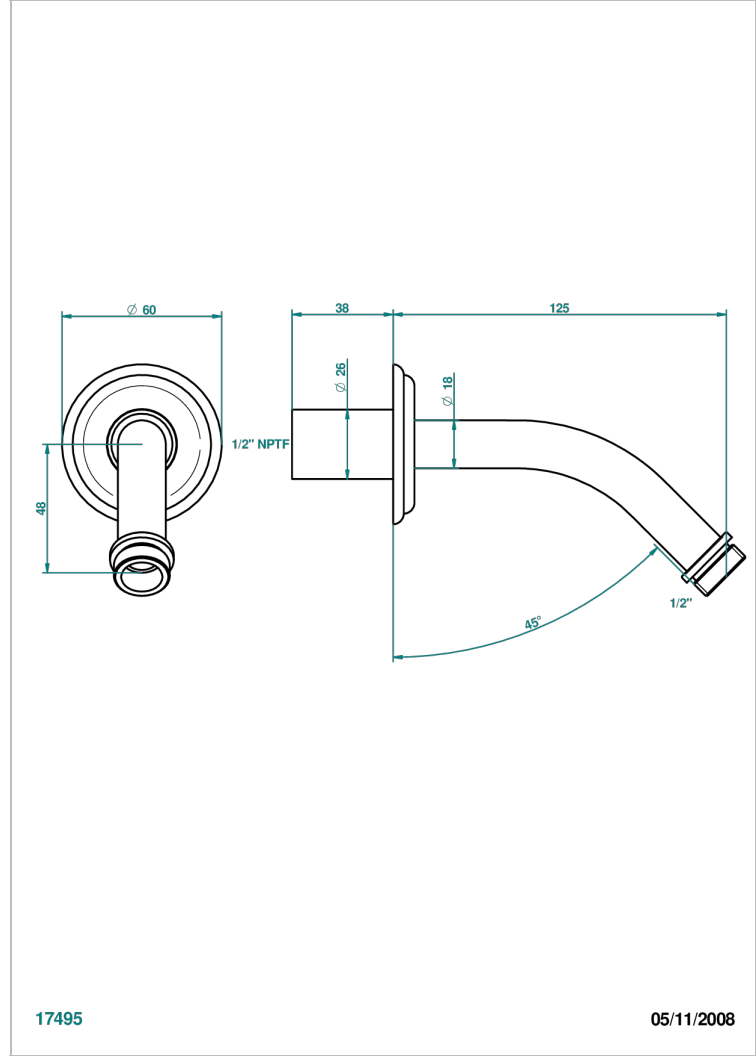

AMBOISE BLACK ONYX

A1M-82/US

Horizontal shower arm, 45°, lg: 4" 3/4

THG[®]
PARIS

17495

05/11/2008

CHARACTERISTIC

- Amboise Black Onyx
- Horizontal shower arm, 45°, lg: 4" 3/4