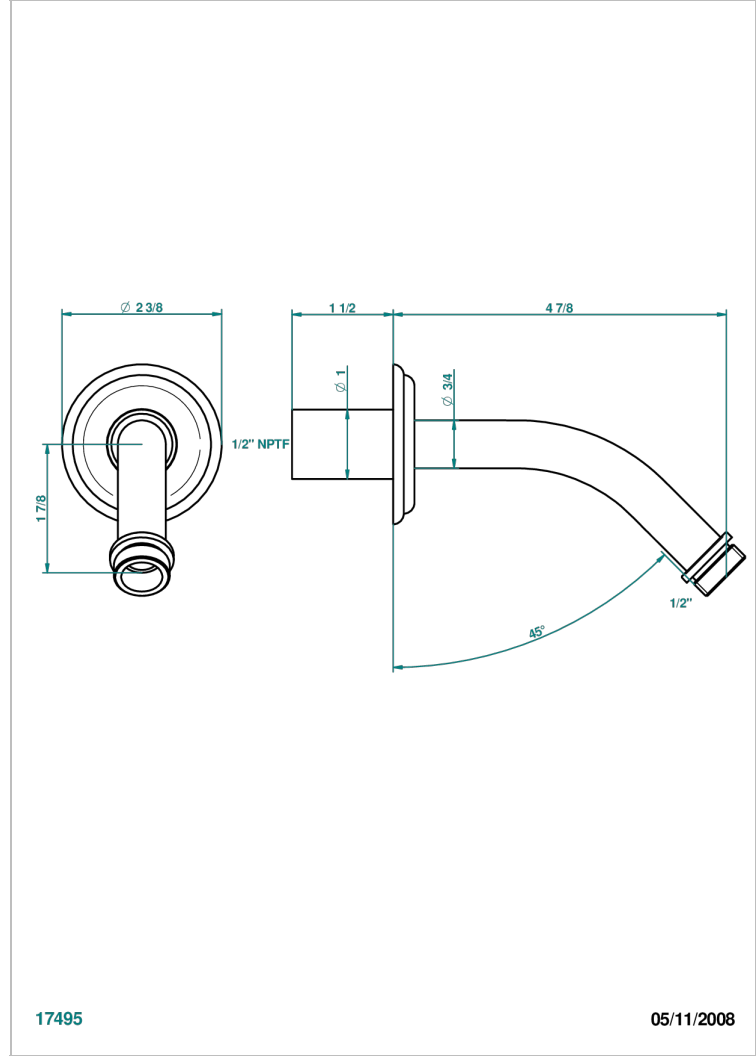

# AMBOISE BLACK ONYX

A1M-82/US

Horizontal shower arm, 45°, lg: 4" 3/4

THG<sup>®</sup>  
PARIS

17495

05/11/2008

## CHARACTERISTIC

- Amboise Black Onyx
- Horizontal shower arm, 45°, lg: 4" 3/4