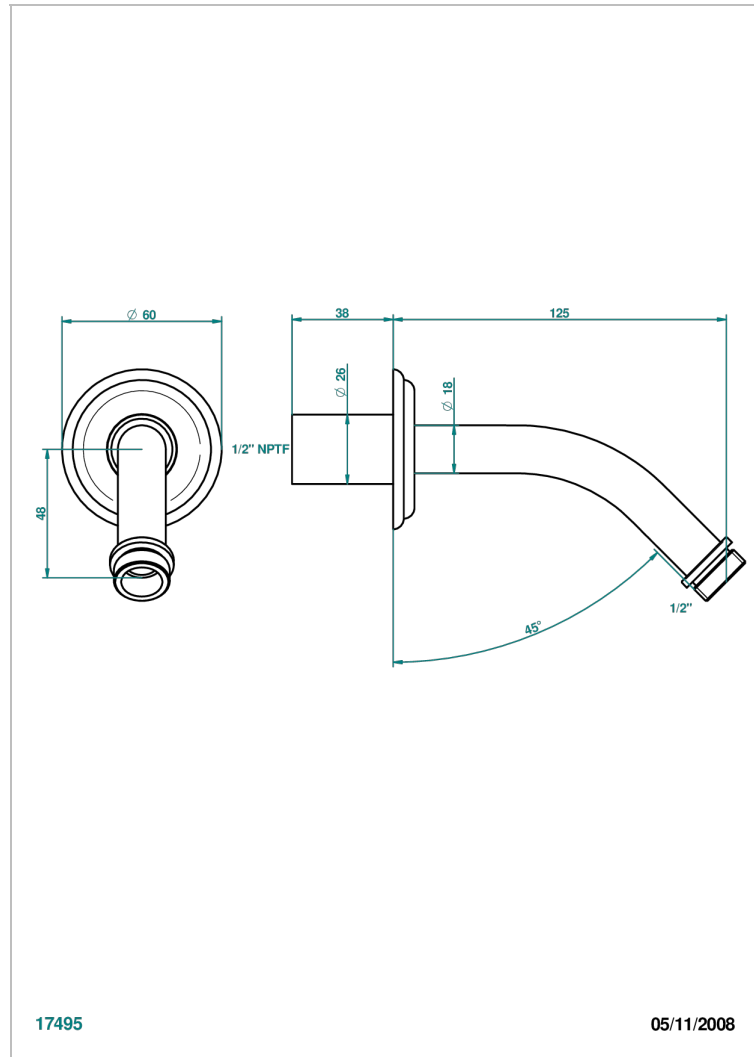

# AMBOISE RED JASPER

A1L-82/US

Horizontal shower arm, 45°, lg: 4" 3/4

17495

05/11/2008

## CHARACTERISTIC

- Amboise Red Jasper
- Horizontal shower arm, 45°, lg: 4" 3/4